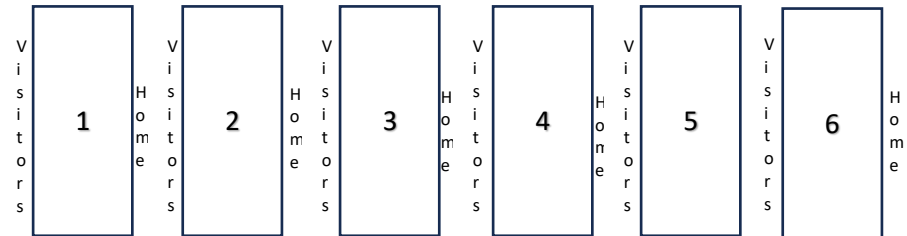

NFL FLAG Football Hawaii – Spring 2025 Game Schedule (Playoffs – April 13)

Mililani Mauka Community Park (95-1100 Lehiwa Dr.)

Visitors: Light Jersey, (Scoreboard Volunteer)

Home: Dark Jersey, (Down marker Volunteer)

Date/ Week	Time	Field 7		Field 8		Field 9	
		Visitor	Home	Visitor	Home	Visitor	Home
4/13 Play- Offs	8a	HI-NRG Rascalz 6U	Aiea Falcons 6U	Coming In 6U Black	Team Faith 6U	Team Blessed 6U	1Mission 6U
	9a	HI-NRG Rascalz 8U Mint	Mililani Bolts 8U	Coming In 6U White	Niner Empire 6U	Team Blessed 8U Red	Mililani Eagles 8U Black
	10a	HI-NRG 12U Mint GIRLS	Nemesis Eagles 12U GIRLS	Coming In Baddies 8U	Team Friction 8U White	Team Blessed 8U Blue	Niner Empire 8U
	11a	HI-NRG 12U Pink GIRLS	Mililani Eagles 12U GIRLS	Coming In Baddies 10U GIRLS	Niner Empire 10U GIRLS	Team Blessed 12U GIRLS	Waianae Tigers 12U GIRLS
	12p	Mililani Eagles 8U White	Mililani Eagles 8U Green	Coming In 8U Green	Pearl Harbor Bucs 8U	Lockdown 10U GIRLS	Team Faith 10U GIRLS
	1p	Heatwave 10U Orange	Mililani Bolts 10U	Coming In Baddies 14U GIRLS	Team Blessed 14U GIRLS	Mililani Eagles 14U GIRLS	Waianae Tigers 14U GIRLS
	2p	HI-NRG 12U White	Niner Empire 12U White	Team 808 12U	Heatwave 12U Orange	Lockdown 12U GIRLS	Calvary Commanders 12U GIRLS
	3p	HI-NRG 12U Mint	Team Faith 12U White	Team 808 17U GIRLS	Lockdown 17U GIRLS	Team Blessed 17U GIRLS	Ewa Bengals 17U GIRLS
	4p	HI-NRG 12U Pink	Mililani 12U Bolts	Team 808 14U	Mililani Eagles 14U		

Lower Field