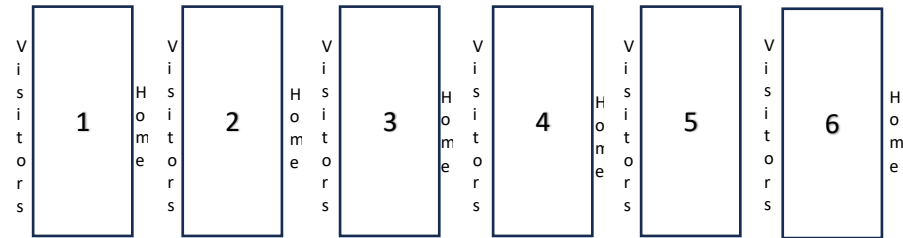

NFL FLAG Football Hawaii – Spring 2025 Game Schedule (Week 5, March 23)

Mililani Mauka Community Park (95-1100 Lehiwa Dr.)

Visitors: Light Jersey, (Scoreboard Volunteer)

Home: Dark Jersey, (Down marker Volunteer)

Date/ Week	Time	Field 7		Field 8		Field 9	
		Visitor	Home	Visitor	Home	Visitor	Home
3/23 Week 5	8a	HI-NRG Rascalz 8U Mint	Mililani Eagles 8U Silver	Mililani Eagles 8U Black	Ku Pu 8U Teal	Ku Pu 8U Gold	Coming In Baddies 8U
	9a	HI-NRG Rascalz 10U Mint	Nemesis Eagles 10U Silver	Mililani Eagles 6U Black	Ku Pu 6U Teal	Niner Empire 8U	Coming In Baddies 8U
	10a	Niner Empire 10U GIRLS	Lockdown 10U GIRLS	HI-NRG 14U GIRLS	Ku Pu 14U Gold GIRLS	Ku Pu 10U GIRLS	Coming In 10U GIRLS
	11a	HI-NRG 12U Mint GIRLS	Lockdown 12U GIRLS	Team 808 10U	Ku Pu 10U Teal	Nemesis Eagles 10U GIRLS	Coming In 10U GIRLS
	12p	HI-NRG 17U GIRLS	Lockdown 17U GIRLS	Team 808 12U	Ku Pu 12U Teal	Waianae Tigers 12U GIRLS	Nemesis Eagles 12U GIRLS
	1p	HI-NRG 12U Pink GIRLS	Calvary Commanders 12U GIRLS	Team Blessed 12U GIRLS	Ku Pu 12U GIRLS	Waianae Tigers 14U GIRLS	Coming In 14U GIRLS
	2p	HI-NRG 12U White	Niner Empire 12U Red	Lockdown 14U GIRLS	Team Blessed 14U GIRLS	Ku Pu 14U Teal GIRLS	Coming In 14U GIRLS
	3p	Mililani Eagles 17U GIRLS	Island Empire Teal 17U GIRLS	Lockdown 14U	Ku Pu 14U	Team Blessed 17U GIRLS	Coming In 17U GIRLS
	4p	Westside Lions 12U	Have Faith 12U	Have Faith 17U	Ku Pu 17U	Island Empire 17U GIRLS	Coming In 17U GIRLS

Upper Field

Lower Field