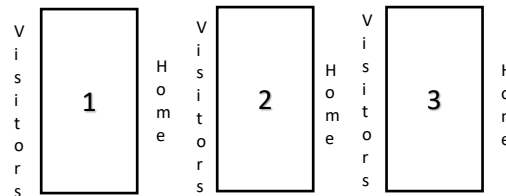

Visitors: Light Jersey, (Scoreboard Volunteer)   Home: Dark Jersey, (Down marker Volunteer)

Date/ Week	Time	Field 1		Field 2		Field 3		Field 4		Field 5	
		Visitor	Home	Visitor	Home	Visitor	Home	Visitor	Home	Visitor	Home
3/23 Week 5	8a	Ewa Beach Texans 4U	Mayjah Ranjahs 4U	808 Hulks 6U	Aiea Falcons 6U	Kalihi Cowboys 8U	Red Hill Raiders 8U			Salt Lake Ravens 8U	Ewa Beach Texans 8U
	9a	Heatwave 6U	Kaneohe Saints 6U	Mayjah Ranjahs III 10U	Webling Seahawks 10U	1Mission 6U	Red Hill Raiders 6U	Eastside Bulldogs 4U	Primal 4U	Salt Lake Ravens 12U	Heatwave 12U White
	10a	Heatwave 10U Blue	Mayjah Ranjahs II 10U	1Mission 8U	Webling Seahawks 8U	Kaneohe Saints 10U	Red Hill Raiders 10U Silver	Eastside Bulldogs 10U	Salt Lake Ravens 10U	Mililani Eagles 8U Green	Heatwave 8U Orange
	11a	Heatwave 8U Blue	Mililani Eagles 8U White	Mayjah Ranjahs 12U	Heatwave 12U Orange	Webling Seahawks 12U	Red Hill Raiders 12U Silver	Eastside Bulldogs 6U	Ewa Beach Texans 6U	Salt Lake Ravens 17U GIRLS	Ewa Bengals 17U GIRLS
	12p	Heatwave 12U Blue	1Mission 12U	Mayjah Ranjahs I 10U	Mililani Eagles 10U White	Mililani Eagles 10U Green	Red Hill Raiders 10U Black	Eastside Bulldogs 8U	Kaneohe Saints 8U	Salt Lake Ravens 14U	Red Hill Raiders 14U
	1p	Heatwave 14U	Ewa Beach Texans 14U	1Mission 10U	Heatwave 10U Orange	Salt Lake Ravens 14U GIRLS	Mindset 14U GIRLS	Eastside Bulldogs 12U	Ewa Beach Texans 12U	808 Black Knights 12U	Red Hill Raiders 12U Black

Upper Field

Lower Field