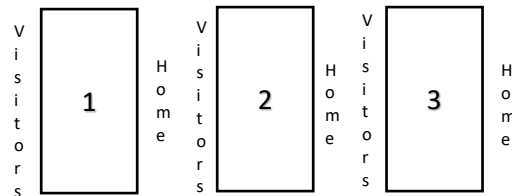

Upper Field

Lower Field