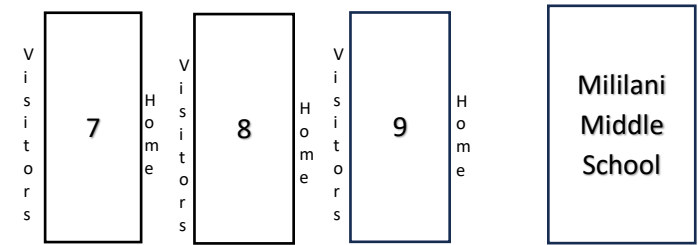

NFL FLAG Football Hawaii – Spring 2025 Game Schedule (Week 3, March 9)

Mililani Mauka Community Park (95-1100 Lehiwa Dr.)

Visitors: Light Jersey, (Scoreboard Volunteer)

Home: Dark Jersey, (Down marker Volunteer)

Date/ Week	Time	Field 7		Field 8		Field 9	
		Visitor	Home	Visitor	Home	Visitor	Home
3/9 Week 3	8a	Mililani Eagles 8U White	Team Blessed 8U Blue			Ku Pu 6U Teal	Team Blessed ' 6U
	9a	Mililani Eagle 10U White	Team 808 10U	Team 808 12U	Nemesis Eagles 12U White	Ku Pu 8U Teal	Team Blessed 8U Red
	10a	HI-NRG 17U GIRLS	Team 808 17U GIRLS	Team 808 14U	Heatwave 14U	Lockdown 10U GIRLS	Team Blessed 10U GIRLS
	11a	HI-NRG 14U GIRLS	Ku Pu 14U Teal GIRLS	Island Empire 17U Teal GIRLS	Lockdown 17U GIRLS	Nemesis Eagles 10U Black	Team Blessed 10U
	12p	HI-NRG 12U Pink	Kailua Giants 12U Red	Island Empire 17U GIRLS	Team Blessed 17U GIRLS	Lockdown 12U GIRLS	Waianae Tigers 12U GIRLS
	1p	Kailua Giants 12U Blue	Ku PU 12U Gold	HI-NRG 12U Pink GIRLS	Team Blessed 12U GIRLS	Lockdown 14U GIRLS	Mililani Eagles 14U GIRLS
	2p	HI-NRG 12U Mint GIRLS	Calvary Commanders 12U GIRLS	Ku PU 14U Gold GIRLS	Team Blessed 14U GIRLS	HI-NRG 12U Mint	Team Blessed 12U
	3p	HI-NRG 14U	Red Hill Raiders 14U	Ku Pu 14U	Team Blessed 14U	Ewa Bengals 17U GIRLS	Mililani Eagles 17U GIRLS
	4p	Lockdown 14U	Mililani Eagles 14U	Ku Pu 17U	Team Blessed 17U	Kaleiopuu Jaguars 12U	Nemesis Eagles 12U Black

Upper Field

Lower Field