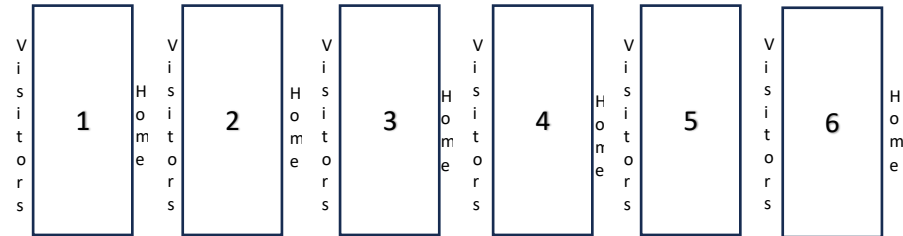

NFL FLAG Football Hawaii – Spring 2025 Game Schedule (Week 3, March 9)

Mililani Mauka Community Park (95-1100 Lehiwa Dr.)

Visitors: Light Jersey, (Scoreboard Volunteer)

Home: Dark Jersey, (Down marker Volunteer)

Date/ Week	Time	Field 7		Field 8		Field 9	
		Visitor	Home	Visitor	Home	Visitor	Home
3/9 Week 3	8a	Mililani Eagles 8U White	Team Blessed 8U Blue			Ku Pu 6U Teal	Team Blessed ' 6U
	9a	Mililani Eagle 10U White	Team 808 10U	Team 808 12U	Nemesis Eagles 12U White	Ku Pu 8U Teal	Team Blessed 8U Red
	10a	HI-NRG 17U GIRLS	Team 808 17U GIRLS	Team 808 14U	Heatwave 14U	Lockdown 10U GIRLS	Team Blessed 10U GIRLS
	11a	HI-NRG 14U GIRLS	Ku Pu 14U Teal GIRLS	Island Empire 17U Teal GIRLS	Lockdown 17U GIRLS	Nemesis Eagles 10U Black	Team Blessed 10U
	12p	HI-NRG 12U Pink	Kailua Giants 12U Red	Island Empire 17U GIRLS	Team Blessed 17U GIRLS	Lockdown 12U GIRLS	Waianae Tigers 12U GIRLS
	1p	Kailua Giants 12U Blue	Ku PU 12U Gold	HI-NRG 12U Pink GIRLS	Team Blessed 12U GIRLS	Lockdown 14U GIRLS	Mililani Eagles 14U GIRLS
	2p	HI-NRG 12U Mint GIRLS	Calvary Commanders 12U GIRLS	Ku PU 14U Gold GIRLS	Team Blessed 14U GIRLS	HI-NRG 12U Mint	Team Blessed 12U
	3p	HI-NRG 14U	Red Hill Raiders 14U	Ku Pu 14U	Team Blessed 14U	Ewa Bengals 17U GIRLS	Mililani Eagles 17U GIRLS
	4p	Lockdown 14U	Mililani Eagles 14U	Ku Pu 17U	Team Blessed 17U	Kaleiopuu Jaguars 12U	Nemesis Eagles 12U Black

Upper Field

Lower Field