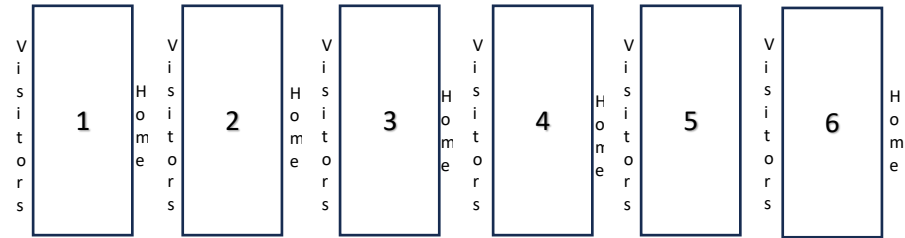

Mililani Mauka Community Park (95-1100 Lehiwa Dr.)

Visitors: Light Jersey, (Scoreboard Volunteer)

Home: Dark Jersey, (Down marker Volunteer)

Date/ Week	Time	Field 7		Field 8		Field 9	
		Visitor	Home	Visitor	Home	Visitor	Home
3/9 Week 3	8a	Mililani Eagles 8U White 25	Team Blessed 8U Blue 0			Ku Pu 6U Teal 0	Team Blessed ' 6U 26
	9a	Mililani Eagle 10U White 7	Team 808 10U 42	Team 808 12U 28	Nemesis Eagles 12U White 6	Ku Pu 8U Teal 33	Team Blessed 8U Red 19
	10a	HI-NRG 17U GIRLS 14	Team 808 17U GIRLS 24	Team 808 14U 40	Heatwave 14U 0	Lockdown 10U GIRLS 0	Team Blessed 10U GIRLS 36
	11a	HI-NRG 14U GIRLS 6	Ku Pu 14U Teal GIRLS 29	Island Empire 17U Teal GIRLS 35	Lockdown 17U GIRLS 13	Nemesis Eagles 10U Black 45	Team Blessed 10U 6
	12p	HI-NRG 12U Pink 35	Kailua Giants 12U Red 0	Island Empire 17U GIRLS 27	Team Blessed 17U GIRLS 14	Lockdown 12U GIRLS 15	Waianae Tigers 12U GIRLS 6
	1p	Kailua Giants 12U Blue 32	Ku PU 12U Gold 34	HI-NRG 12U Pink GIRLS 15	Team Blessed 12U GIRLS 27	Lockdown 14U GIRLS 39	Mililani Eagles 14U GIRLS 0
	2p	HI-NRG 12U Mint GIRLS 13	Calvary Commanders 12U GIRLS 31	Ku PU 14U Gold GIRLS 14	Team Blessed 14U GIRLS 28	HI-NRG 12U Mint 31	Team Blessed 12U 22
	3p	HI-NRG 14U 26	Red Hill Raiders 14U 18	Ku Pu 14U 34	Team Blessed 14U 20	Ewa Bengals 17U GIRLS 34	Mililani Eagles 17U GIRLS 29
	4p	Lockdown 14U 46	Mililani Eagles 14U 32	Ku Pu 17U 28	Team Blessed 17U 54	Kaleiopuu Jaguars 12U 0	Nemesis Eagles 12U Black 37

Upper Field