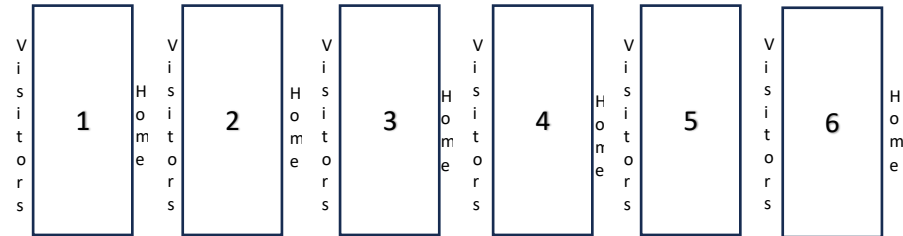

Visitors: Light Jersey, (Scoreboard Volunteer)

Home: Dark Jersey, (Down marker Volunteer)

Date/ Week	Time	Field 7		Field 8		Field 9	
		Visitor	Home	Visitor	Home	Visitor	Home
3/2 Week 2	8a	Ku Pu 6U Gold 24	Ewa Beach Texans 6U 14	HI-NRG Rascalz 6U 20	Mililani Boltz 6U 12	Coming In 6U Black 38	Team Blessed 6U 18
	9a	Ku Pu 8U Gold 6	HI-NRG Rascalz 8U Mint 12	Maniacs 6U Pink 6	Coming In 6U Black 46	Coming In Baddies 8U 19	Team Blessed 8U Blue 20
	10a	Ku Pu 10U Teal 28	HI-NRG Rascalz 10U 18	Maniacs 6U Blue 8	Coming In 6U White 6	Mililani Bolts 8U 6	Team Blessed 8U Red 31
	11a	Ku Pu 12U Teal 39	HI-NRG 12U Mint 12	Team Faith 10U GIRLS 6	Coming In Baddies 10U GIRLS 26	Mililani Bolts 10U 7	Team Blessed 10U 32
	12p	Mililani Eagles 12U GIRLS 0	HI-NRG 12U Pink GIRLS 38	Ewa Beach Texans 8U 12	Kapolei Cowboys 8U 30	Coming In Baddies 10U GIRLS 0	Team Blessed 10U GIRLS 35
	1p	Calvary Commander 12U GIRLS 13	Waianae Tigers 12U GIRLS 26	HI-NRG Rascalz 8U Pink 36	Wolfpack 8U 34	Coming In Baddies 14U GIRLS 18	Team Blessed 14U GIRLS 25
	2p	Mindset 14U GIRLS 29	Waianae Tigers 14U GIRLS 12	HI-NRG 14U GIRLS 32	Coming In Baddies 14U GIRLS 34	HI-NRG 12U Mint GIRLS 0	Team Blessed 12U GIRLS 37
	3p	Mililani Eagles 17U GIRLS 12	HI-NRG 17U GIRLS 44	Salt Lake Ravens 17U GIRLS 13	Coming In Baddies 17U GIRLS 20	Team Faith 17U 19	Team Blessed 17U 49
	4p	Team Faith 14U 34	HI-NRG 14U 35	Ewa Bengals 17U GIRLS 0	Coming In Baddies 17U GIRLS 36	Team 808 17U GIRLS 0	Team Blessed 17U GIRLS 36

Upper Field

Lower Field