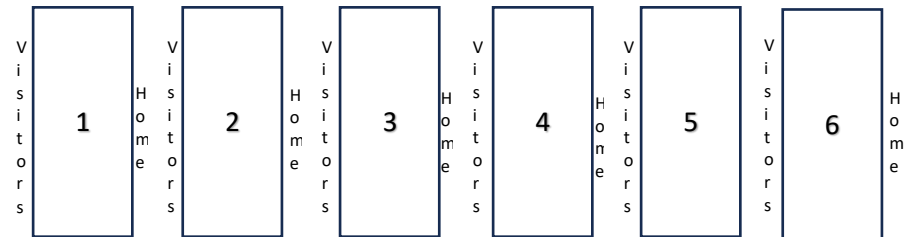

Mililani Mauka Community Park (95-1100 Lehiwa Dr.)

Visitors: Light Jersey, (Scoreboard Volunteer)

Home: Dark Jersey, (Down marker Volunteer)

Date/ Week	Time	Field 7		Field 8		Field 9	
		Visitor	Home	Visitor	Home	Visitor	Home
2/23 Week 1	8a	808 Hulks 6U 18	Team Blessed 6U 36	Ewa Beach Texans 4U 16	Team Friction 4U 34	Lockdown 6U Red 26	Ku Pu 6U Teal 12
	9a	Pearl Harb Buccaneers 8U 20	Team Blessed 8U Blue 18	Eastside Bulldogs 4U 24	Lockdown 4U 38	Team Friction 8U Blue 0	Ku Pu 8U Teal 35
	10a	Pearl Harb Buccaneers 10U 7	Team Blessed 10U 46	Eastside Bulldogs 6U 16	Lockdown 6U White 14	Red Hill Raiders 10U 0	Ku Pu 10U Teal 35
	11a	Red Hill Raiders 8U 6	Team Blessed 8U Red 46	Eastside Bulldogs 8U 0	Kapolei Cowboys 8U 26	Lockdown 10U GIRLS 18	Ku Pu 10U GIRLS 0
	12p	Red Hill Raiders 12U Black 40	Team Blessed 12U 6	Team Blessed 12U GIRLS 38	Lockdown 12U GIRLS 0	Pearl Harb Buccaneers 12U Black 0	Ku Pu 12U Teal 38
	1p	Red Hill Raiders 14U 28	Team Blessed 14U 24	Team Blessed 10U GIRLS 25	Nemesis Eagles 10U GIRLS 6	Waianae Tigers 12U GIRLS 7	Ku Pu 12U GIRLS 37
	2p	Salt Lake Ravens 14U GIRLS 7	Team Blessed 14U GIRLS 19	Waianae Tigers 14U GIRLS 0	Lockdown 14U GIRLS 30	Pearl Harb Buccaneers 14U 22	Ku Pu 14U 32
	3p	Island Empire Teal 17U GIRLS 34	Team Blessed 17U GIRLS 28	Salt Lake Ravens 17U GIRLS 19	Lockdown 17U GIRLS 26	Mindset 14U GIRLS 18	Ku Pu 14U GIRLS 27
	4p	Island Empire 17U GIRLS 36	Team 808 17U GIRLS 0	Team Blessed 17U 42	808 Gifted 17U White 6	808 Gifted 17U Pink 18	Ku Pu 17U 21

Upper Field

Lower Field