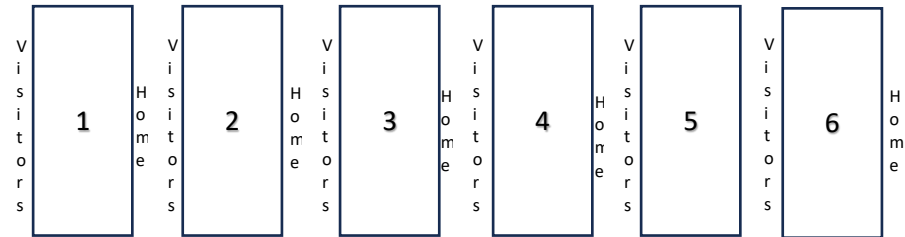

NFL FLAG Football Hawaii - Fall 2024 Game Schedule (Playoffs - Dec 1)

Mililani Mauka Community Park (95-1100 Lehiwa Dr.)

Visitors: Light Jersey, (Scoreboard Volunteer)

Home: Dark Jersey, (Down marker Volunteer)

Date/ Week	Time	Field 7		Field 8		Field 9	
		Visitor	Home	Visitor	Home	Visitor	Home
12/1 Play- Offs	8a	HI-NRG 8U Pink 28	Aiea Falcons 8U 0	Kapolei Cowboys 8U 40	Mililani Eagles 8U Green 14	Team Blessed 4U 28	Ku Pu 4U 22
	9a	HI-NRG 10U Mint 20	Kailua Giants 10U Blue 36	Team Lights Out 6U 32	Team Blessed 6U 36	Waimalu Warriors 6U 18	Ku Pu 6U 12
	10a	HI-NRG Legends 10U 39	Team Faith 10U Red 7	Kapolei Cowboys 10U 42	Ewa Beach Texans 10U 12	Mililani Eagles 14U GIRLS 28	Heatwave 14U GIRLS 0
	11a	HI-NRG 6U 19	Mililani Boltz 6U 0	Waianae Tigers 17U GIRLS 36	Mililani Eagles 17U GIRLS 6	Niner Empire 10U Gold 18	Ku Pu 10U Gold 32
	12p	HI-NRG 12U Pink GIRLS 12	Kailua Giants 12U GIRLS 7	Ewa Bengals 17U GIRLS 7	Team Blessed 17U Girls 19	Wolfpack 8U 36	Ku Pu 8U 20
	1p	HI-NRG 12U Pink 27	HI-NRG 12U Black 40	Lockdown 12U GIRLS 6	Rose Gold I 12U GIRLS 34	Team Blessed 14U 28	Eastside Bulldogs 14U Gold 39
	2p	HI-NRG 14U GIRLS 13	Kailua Giants 14U GIRLS 0	Lockdown 14U GIRLS 19	Poi Pounders 14U GIRLS 12	HI-NRG 12U Mint 19	Ku PU 12U Gold 13
	3p	Heatwave 12U Orange 22	Team Faith 12U Red 40	Kailua Giants 17U GIRLS 0	Rooted Hawaii 17U GIRLS 34	Rose Gold 12U 26	Nemesis Eagles 12U Green 24
	4p	HI-NRG 17U GIRLS 14	Lockdown 17U GIRLS 25	Pearl Harb Buccaneers 12U Red 27	Poi Pounders 12U 12		

Upper Field

Lower Field