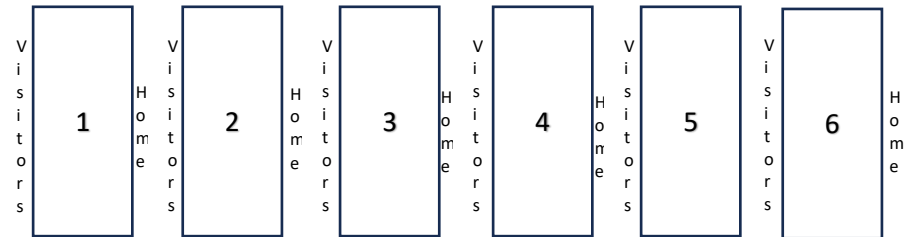

NFL FLAG Football Hawaii – Fall 2024 Game Schedule (Playoffs - Dec 8)

Mililani Mauka Community Park (95-1100 Lehiwa Dr.)

Visitors: Light Jersey, (Scoreboard Volunteer)

Home: Dark Jersey, (Down marker Volunteer)

Date/ Week	Time	Field 7		Field 8		Field 9	
		Visitor	Home	Visitor	Home	Visitor	Home
12/8 Play- Offs	8a	1Mission 6U	Eastside Bulldogs 6U Black	Maniacs 6U	808 Hulks 6U	Kapolei Cowboys 10U	Pearl Harb Buccaneers 10U
	9a	HI-NRG 6U	Eastside Bulldogs 6U Gold	Kailua Giants 10U Red	Team Faith 10U White	Kolohe Kids 4U	Team Blessed 4U
	10a	HI-NRG 8U Pink	Wolfpack 8U	Mayjah Ranjahs II 10U	Webling Seahawks 10U	Team Faith 6U	Team Blessed 6U
	11a	HI-NRG 8U Mint	Kailua Giants 8U	Mayjah Ranjahs I 10U	Ku Pu 10U Teal	Nemesis Eagles 10U GIRLS	Team Blessed 10U GIRLS
	12p	HI-NRG 12U Pink GIRLS	Mililani Eagles 12U GIRLS	Niner Empire 12U	Webling Seahawks 12U	Ku Pu 12U GIRLS	Team Blessed 12U GIRLS
	1p	HI-NRG 14U GIRLS	Mindset 14U GIRLS	HI-NRG 12U Mint	Ku Pu 12U Teal	808 Black Knights 12U	Team Blessed 12U
	2p	HI-NRG 12U Mint GIRLS	Waianae Tigers 12U GIRLS	Lockdown 17U GIRLS	Rooted Hawaii 17U GIRLS	Ku Pu 14U GIRLS	Team Blessed 14U GIRLS
	3p			Lockdown 14U GIRLS	Rooted Hawaii 14U GIRLS	Waianae Tigers 17U GIRLS	Team Blessed 17U GIRLS

Upper Field

Lower Field