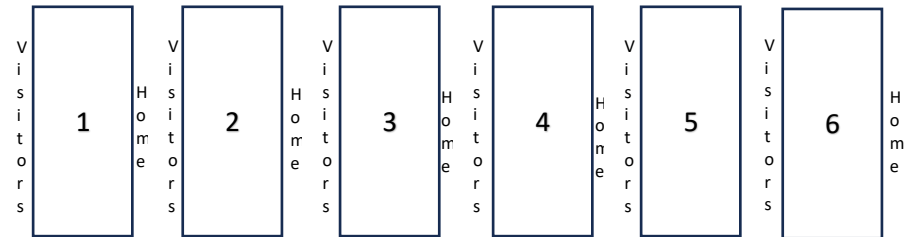

NFL FLAG Football Hawaii – Fall 2024 Game Schedule (Playoffs - Dec 8)

Mililani Mauka Community Park (95-1100 Lehiwa Dr.)

Visitors: Light Jersey, (Scoreboard Volunteer)

Home: Dark Jersey, (Down marker Volunteer)

Date/ Week	Time	Field 7		Field 8		Field 9	
		Visitor	Home	Visitor	Home	Visitor	Home
12/8 Play- Offs	8a	1Mission 6U 18	Eastside Bulldogs 6U Black 14	Maniacs 6U 22	808 Hulks 6U 28	Kapolei Cowboys 10U 20	Pearl Harb Buccaneers 10U 6
	9a	HI-NRG 6U 24	Eastside Bulldogs 6U Gold 18	Kailua Giants 10U Red 14	Team Faith 10U White 12	Kolohe Kids 4U 33	Team Blessed 4U 32
	10a	HI-NRG 8U Pink 25	Wolfpack 8U 24	Mayjah Ranjahs II 10U 13	Webling Seahawks 10U 34	Team Faith 6U 25	Team Blessed 6U 14
	11a	HI-NRG 8U Mint 6	Kailua Giants 8U 34	Mayjah Ranjahs I 10U 13	Ku Pu 10U Teal 38	Nemesis Eagles 10U GIRLS 0	Team Blessed 10U GIRLS 28
	12p	HI-NRG 12U Pink GIRLS 19	Mililani Eagles 12U GIRLS 12	Niner Empire 12U 47	Webling Seahawks 12U 27	Ku Pu 12U GIRLS 16	Team Blessed 12U GIRLS 19
	1p	HI-NRG 14U GIRLS 24	Mindset 14U GIRLS 6	HI-NRG 12U Mint 6	Ku Pu 12U Teal 34	808 Black Knights 12U 6	Team Blessed 12U 32
	2p	HI-NRG 12U Mint GIRLS 0	Waianae Tigers 12U GIRLS 27	Lockdown 17U GIRLS 6	Rooted Hawaii 17U GIRLS 20	Ku Pu 14U GIRLS 27	Team Blessed 14U GIRLS 26
	3p			Lockdown 14U GIRLS 0	Rooted Hawaii 14U GIRLS 28	Waianae Tigers 17U GIRLS 16	Team Blessed 17U GIRLS 19

Upper Field

Lower Field