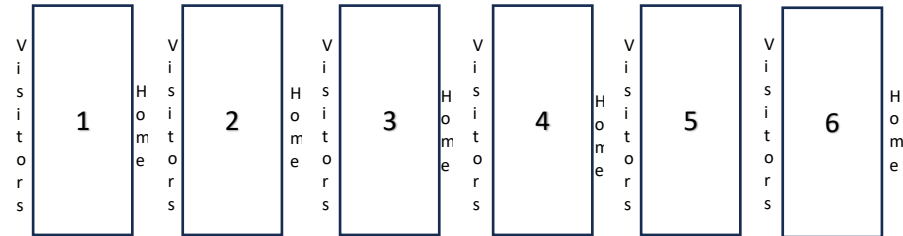

NFL FLAG Football Hawaii – Summer 2024 Game Schedule (Week 7, Nov 24)

Mililani Mauka Community Park (95-1100 Lehiwa Dr.)

Visitors: Light Jersey, (Scoreboard Volunteer)

Home: Dark Jersey, (Down marker Volunteer)

Date/ Week	Time	Field 7		Field 8		Field 9	
		Visitor	Home	Visitor	Home	Visitor	Home
11/24 Week 7	8a	HI-NRG 6U	Mililani Eagles 6U White	Kolohe Kids 4U	Team Blessed 4U	Lockdown 4U	Ku Pu 4U
	9a	HI-NRG 8U Mint	Kaneohe Saints 8U	Mililani Eagles 6U Black	Team Blessed 6U	Lockdown 6U	Ku Pu 6U
	10a	HI-NRG 12U Pink GIRLS	Mililani Eagles 12U GIRLS	Lockdown 12U GIRLS	Kailua Giants 12U GIRLS	Team Friction 8U	Ku Pu 8U
	11a	Kailua Giants 14U GIRLS	Lockdown 14U GIRLS	Rose Gold 10U GIRLS	Team Blessed 10U GIRLS	Mililani Boltz 10U	Ku Pu 10U Teal
	12p	HI-NRG 17U GIRLS	Lockdown 17U GIRLS	Waianae Tigers 12U GIRLS	Team Blessed 12U GIRLS	Rose Gold II 12U GIRLS	Ku Pu 12U GIRLS
	1p	HI-NRG 14U	Mayjah Ranjahs 14U	Team Faith 12U Red	Team Blessed 12U	Kaleiopuu Jaguars 12U	Ku Pu 12U Teal
	2p	HI-NRG 12U Black	Pearl Harb Buccaneers 12U Black	Rooted Hawaii 14U GIRLS	Mindset 14U GIRLS	Team Blessed 14U GIRLS	Ku Pu 14U GIRLS
	3p	HI-NRG 12U Pink	Mililani Boltz 12U	The Clique 14U White	Team Blessed 14U	Salt Lake Ravens 14U	Ku Pu 14U
	4p	HI-NRG 12U Black	Ku Pu 12U Gold	Rooted Hawaii 17U GIRLS	Team Blessed 17U GIRLS	Nemesis Eagles 10U White	Ku Pu 10U Gold

Upper Field

Lower Field