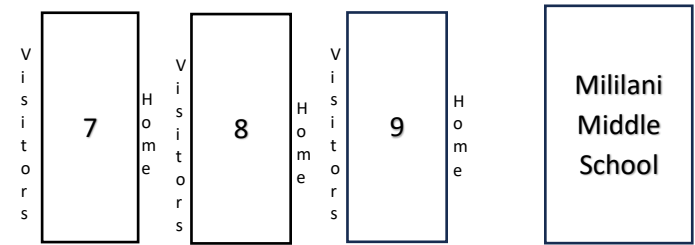

NFL FLAG Football Hawaii – Summer 2024 Game Schedule (Week 7, Nov 24)

Mililani Mauka Community Park (95-1100 Lehiwa Dr.)

Visitors: Light Jersey, (Scoreboard Volunteer)

Home: Dark Jersey, (Down marker Volunteer)

Date/ Week	Time	Field 7		Field 8		Field 9	
		Visitor	Home	Visitor	Home	Visitor	Home
11/24 Week 7	8a	HI-NRG 6U	Mililani Eagles 6U White	Kolohe Kids 4U	Team Blessed 4U	Lockdown 4U	Ku Pu 4U
	9a	HI-NRG 8U Mint	Kaneohe Saints 8U	Mililani Eagles 6U Black	Team Blessed 6U	Lockdown 6U	Ku Pu 6U
	10a	HI-NRG 12U Pink GIRLS	Mililani Eagles 12U GIRLS	Lockdown 12U GIRLS	Kailua Giants 12U GIRLS	Team Friction 8U	Ku Pu 8U
	11a	Kailua Giants 14U GIRLS	Lockdown 14U GIRLS	Rose Gold 10U GIRLS	Team Blessed 10U GIRLS	Mililani Boltz 10U	Ku Pu 10U Teal
	12p	HI-NRG 17U GIRLS	Lockdown 17U GIRLS	Waianae Tigers 12U GIRLS	Team Blessed 12U GIRLS	Rose Gold II 12U GIRLS	Ku Pu 12U GIRLS
	1p	HI-NRG 14U	Mayjah Ranjahs 14U	Team Faith 12U Red	Team Blessed 12U	Kaleiopuu Jaguars 12U	Ku Pu 12U Teal
	2p	HI-NRG 12U Black	Pearl Harb Buccaneers 12U Black	Rooted Hawaii 14U GIRLS	Mindset 14U GIRLS	Team Blessed 14U GIRLS	Ku Pu 14U GIRLS
	3p	HI-NRG 12U Pink	Mililani Boltz 12U	The Clique 14U White	Team Blessed 14U	Salt Lake Ravens 14U	Ku Pu 14U
	4p	HI-NRG 12U Black	Ku Pu 12U Gold	Rooted Hawaii 17U GIRLS	Team Blessed 17U GIRLS	Nemesis Eagles 10U White	Ku Pu 10U Gold

Upper Field

Lower Field