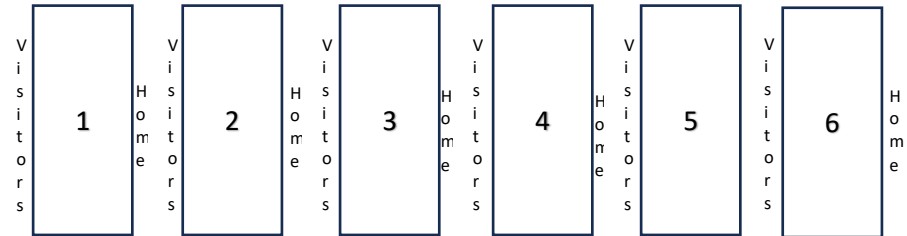

NFL FLAG Football Hawaii – Summer 2024 Game Schedule (Week 7, Nov 24)

Mililani Mauka Community Park (95-1100 Lehiwa Dr.)

Visitors: Light Jersey, (Scoreboard Volunteer)

Home: Dark Jersey, (Down marker Volunteer)

Date/ Week	Time	Field 7		Field 8		Field 9	
		Visitor	Home	Visitor	Home	Visitor	Home
11/24 Week 7	8a	HI-NRG 6U 6	Mililani Eagles 6U White 34	Kolohe Kids 4U 26	Team Blessed 4U 20	Lockdown 4U 28	Ku Pu 4U 6
	9a	HI-NRG 8U Mint 0	Kaneohe Saints 8U 18	Mililani Eagles 6U Black 13	Team Blessed 6U 18	Lockdown 6U 6	Ku Pu 6U 20
	10a	HI-NRG 12U Pink GIRLS 14	Mililani Eagles 12U GIRLS 12	Lockdown 12U GIRLS 12	Kailua Giants 12U GIRLS 0	Team Friction 8U 8	Ku Pu 8U 26
	11a	Kailua Giants 14U GIRLS 6	Lockdown 14U GIRLS 18	Rose Gold 10U GIRLS 36	Team Blessed 10U GIRLS 19	Mililani Boltz 10U 6	Ku Pu 10U Teal 41
	12p	HI-NRG 17U GIRLS 0	Lockdown 17U GIRLS 19	Waianae Tigers 12U GIRLS 0	Team Blessed 12U GIRLS 38	Rose Gold II 12U GIRLS 45	Ku Pu 12U GIRLS 19
	1p	HI-NRG 14U 40	Mayjah Ranjahs 14U 39	Team Faith 12U Red 34	Team Blessed 12U 12	Kaleiopuu Jaguars 12U 0	Ku Pu 12U Teal 40
	2p	HI-NRG 12U Black 36	Pearl Harb Buccaneers 12U Black 12	Rooted Hawaii 14U GIRLS 36	Mindset 14U GIRLS 0	Team Blessed 14U GIRLS 18	Ku Pu 14U GIRLS 12
	3p	HI-NRG 12U Pink 45	Mililani Boltz 12U 8	The Clique 14U White 28	Team Blessed 14U 25	Salt Lake Ravens 14U 21	Ku Pu 14U 40
	4p	HI-NRG 12U Black 42	Ku Pu 12U Gold 27	Rooted Hawaii 17U GIRLS 42	Team Blessed 17U GIRLS 6	Nemesis Eagles 10U White 20	Ku Pu 10U Gold 27

Upper Field

Lower Field