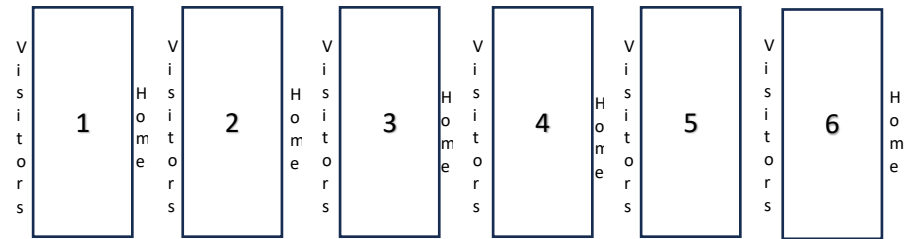

Mililani Mauka Community Park (95-1100 Lehiwa Dr.)

Visitors: Light Jersey, (Scoreboard Volunteer)

Home: Dark Jersey, (Down marker Volunteer)

Date/ Week	Time	Field 7		Field 8		Field 9	
		Visitor	Home	Visitor	Home	Visitor	Home
11/17 Week 6	8a	HI-NRG 6U	Aiea Falcons 6U	Aiea Falcons 10U	Nemesis Eagles 10U White	Mililani Packers 4U	Team Blessed 4U
	9a	HI-NRG 8U Mint	Kailua Giants 8U	Ku Pu 4U	Mayjah Ranjahs 4U	Mililani Eagles 8U Silver	Team Blessed 8U Red
	10a	HI-NRG 14U GIRLS	Poi Pounders 14U GIRLS	Ku Pu 6U	Eastside Bulldogs 6U Gold	Mililani Eagles 6U White	Team Blessed 6U
	11a	HI-NRG 8U Pink	Heatwave 8U	Kailua Giants 17U	Waianae Tigers 17U	Niner Empire 8U	Team Blessed 8U Blue
	12p	HI-NRG 12U Mint GIRLS	Kailua Giants 12U GIRLS	Ku Pu 14U GIRLS	Team Lockdown 14U	Nemesis Eagles 10U GIRLS	Team Blessed 10U GIRLS
	1p	HI-NRG 12U Pink GIRLS	Lockdown 12U GIRLS	Ku Pu 12U GIRLS	Waianae Tigers 12U GIRLS	Rose Gold I 12U GIRLS	Team Blessed 12U GIRLS
	2p	Mililani Eagles 17U GIRLS	Lockdown 17U GIRLS	Ku Pu 12U Gold	Rose Gold 12U	Mindset 14U GIRLS	Team Blessed 14U GIRLS
	3p	HI-NRG 12U Pink	Mililani Eagles 12U Green	Wolfpack 10U GIRLS	Rose Gold 10U GIRLS	Ewa Bengals 17U GIRLS	Team Blessed 17U GIRLS
	4p	HI-NRG 12U Black	Red Hill Raiders 12U	Mililani Eagles 12U GIRLS	Rose Gold II 12U GIRLS	Pearl Harb Buccaneers 12U Black	Team Blessed 12U
	5p	HI-NRG 14U	Mililani Eagles 14U	Salt Lake Ravens 10U	Nemesis Eagles 10U Silver	Pearl Harb Buccaneers 14U	Team Blessed 14U

Upper Field

Lower Field