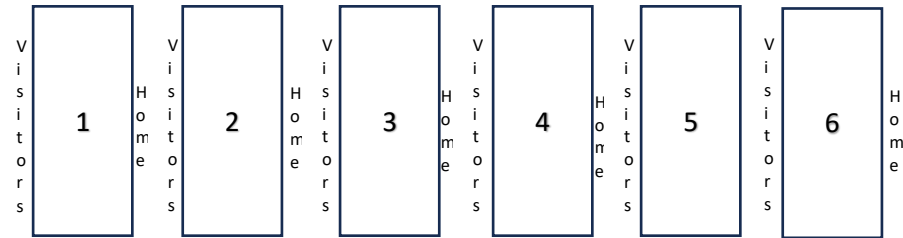

Date/ Week	Time	Field 7		Field 8		Field 9	
		Visitor	Home	Visitor	Home	Visitor	Home
11/17 Week 6	8a	HI-NRG 6U 24	Aiea Falcons 6U 12	Aiea Falcons 10U 25	Nemesis Eagles 10U White 18	Mililani Packers 4U 16	Team Blessed 4U 34
	9a	HI-NRG 8U Mint 12	Kailua Giants 8U 28	Ku Pu 4U 25	Mayjah Ranjahs 4U 12	Mililani Eagles 8U Silver 10	Team Blessed 8U Red 25
	10a	HI-NRG 14U GIRLS 6	Poi Pounders 14U GIRLS 12	Ku Pu 6U 24	Eastside Bulldogs 6U Gold 0	Mililani Eagles 6U White 26	Team Blessed 6U 28
	11a	HI-NRG 8U Pink 39	Heatwave 8U 2	Kailua Giants 17U GIRLS 0	Waianae Tigers 17U GIRLS 36	Niner Empire 8U 32	Team Blessed 8U Blue 18
	12p	HI-NRG 12U Mint GIRLS 6	Kailua Giants 12U GIRLS 0	Ku Pu 14U GIRLS 25	Team Lockdown 14U 10	Nemesis Eagles 10U GIRLS 18	Team Blessed 10U GIRLS 40
	1p	HI-NRG 12U Pink GIRLS 6	Lockdown 12U GIRLS 24	Ku Pu 12U GIRLS 20	Waianae Tigers 12U GIRLS 6	Rose Gold I 12U GIRLS 21	Team Blessed 12U GIRLS 24
	2p	Mililani Eagles 17U GIRLS 6	Lockdown 17U GIRLS 20	Ku Pu 12U Gold 13	Rose Gold 12U 7	Mindset 14U GIRLS 7	Team Blessed 14U GIRLS 19
	3p	HI-NRG 12U Pink 14	Mililani Eagles 12U Green 29	Wolfpack 10U GIRLS 0	Rose Gold 10U GIRLS 38	Ewa Bengals 17U GIRLS 6	Team Blessed 17U GIRLS 40
	4p	HI-NRG 12U Black 42	Red Hill Raiders 12U 24	Mililani Eagles 12U GIRLS 0	Rose Gold II 12U GIRLS 36	Pearl Harb Buccaneers 12U Black 27	Team Blessed 12U 26
	5p	HI-NRG 14U 43	Mililani Eagles 14U 12	Salt Lake Ravens 10U 36	Nemesis Eagles 10U Silver 14	Pearl Harb Buccaneers 14U 18	Team Blessed 14U 46

Upper Field

Lower Field