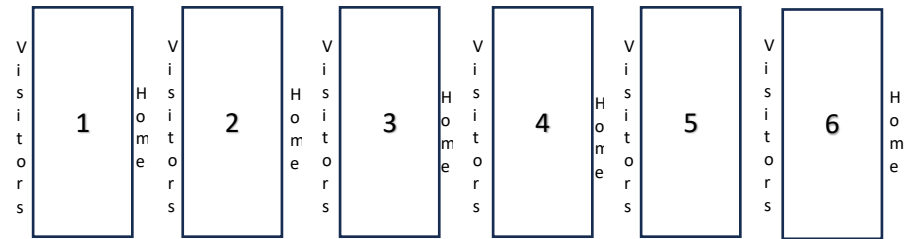

NFL FLAG Football Hawaii – Fall 2024 Game Schedule (Week 5, Nov 10)

Mililani Mauka Community Park (95-1100 Lehiwa Dr.)

Visitors: Light Jersey, (Scoreboard Volunteer)

Home: Dark Jersey, (Down marker Volunteer)

Date/ Week	Time	Field 7		Field 8		Field 9	
		Visitor	Home	Visitor	Home	Visitor	Home
11/10 Week 5	8a	Kolohe Kids 4U	Lockdown 4U	Kapolei Cowboys 8U	Mililani Eagles 8U Silver	Team Blessed 4U	Team Friction 4U
	9a	HI-NRG 6U	Lockdown 6U	Kapolei Cowboys 10U	Wolverines 10U Black	Team Blessed 6U	Team Friction 6U
	10a	HI-NRG 8U Mint	Team Blessed 8U Blue	Kailua Giants 10U Red	Wolverines 10U White	Team Blessed 8U Red	Team Friction 8U
	11a	HI-NRG 10U Mint	Team Friction 10U	Nemesis Eagles 12U White	Wolverines 12U	Team Blessed 12U GIRLS	Ku Pu 12U GIRLS
	12p	HI-NRG 12U Mint GIRLS	Mililani Eagles 12U GIRLS	Rose Gold 10U GIRLS	Team Blessed 10U GIRLS	Kailua Giants 14U GIRLS	Poi Pounders 14U GIRLS
	1p	HI-NRG 17U GIRLS	Ewa Bengals 17U GIRLS	Rose Gold II 12U GIRLS	Lockdown 12U GIRLS	Team Blessed 17U GIRLS	Kailua Giants 17U GIRLS
	2p	Kailua Giants 12U GIRLS	Rose Gold I 12U GIRLS	Mililani Eagles 14U GIRLS	Lockdown 14U GIRLS	Team Blessed 14U GIRLS	Rooted Hawaii 14U GIRLS
	3p	HI-NRG 14U GIRLS	Mindset 14U GIRLS	Kaleiopuu Jaguars 12U	Team Blessed 12U	Mililani Eagles 17U GIRLS	Rooted Hawaii 17U GIRLS
	4p	Salt Lake Ravens 12U	Rose Gold 12U	Kaleiopuu Jaguars 10U	Mayjah Ranjahs II 10U	Mililani Eagles 12U White	Kailua Giants 12U Blue

Upper Field

Lower Field