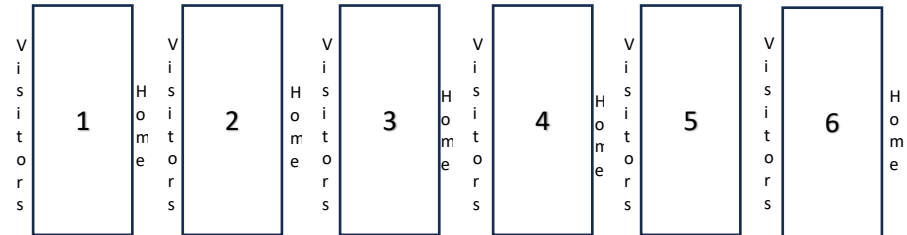

NFL FLAG Football Hawaii – Fall 2024 Game Schedule (Week 5, Nov 10)

Mililani Mauka Community Park (95-1100 Lehiwa Dr.)

Date/ Week	Time	Field 7		Field 8		Field 9	
		Visitor	Home	Visitor	Home	Visitor	Home
11/10 Week 5	8a	Kolohe Kids 4U 8	Lockdown 4U 20	Kapolei Cowboys 8U 20	Mililani Eagles 8U Silver 26	Team Blessed 4U 32	Team Friction 4U 38
	9a	HI-NRG 6U 8	Lockdown 6U 20	Kapolei Cowboys 10U 26	Wolverines 10U Black 27	Team Blessed 6U 12	Team Friction 6U 18
	10a	HI-NRG 8U Mint 6	Team Blessed 8U Blue 18	Kailua Giants 10U Red 28	Wolverines 10U White 9	Team Blessed 8U Red 19	Team Friction 8U 18
	11a	HI-NRG 10U Mint 23	Team Friction 10U 32	Nemesis Eagles 12U White 16	Wolverines 12U 14	Team Blessed 12U GIRLS 12	Ku Pu 12U GIRLS 7
	12p	HI-NRG 12U Mint GIRLS 8	Mililani Eagles 12U GIRLS 12	Rose Gold 10U GIRLS 36	Team Blessed 10U GIRLS 19	Kailua Giants 14U GIRLS 6	Poi Pounders 14U GIRLS 26
	1p	HI-NRG 17U GIRLS 13	Ewa Bengals 17U GIRLS 6	Rose Gold II 12U GIRLS 36	Lockdown 12U GIRLS 0	Team Blessed 17U GIRLS 39	Kailua Giants 17U GIRLS 14
	2p	Kailua Giants 12U GIRLS 0	Rose Gold I 12U GIRLS 18	Mililani Eagles 14U GIRLS 0	Lockdown 14U GIRLS 40	Team Blessed 14U GIRLS 7	Rooted Hawaii 14U GIRLS 45
	3p	HI-NRG 14U GIRLS 7	Mindset 14U GIRLS 18	Kaleiopuu Jaguars 12U 19	Team Blessed 12U 18	Mililani Eagles 17U GIRLS 0	Rooted Hawaii 17U GIRLS 35
	4p	Salt Lake Ravens 12U 13	Rose Gold 12U 32	Kaleiopuu Jaguars 10U 0	Mayjah Ranjahs II 10U 18	Mililani Eagles 12U White 18	Kailua Giants 12U Blue 24

Upper Field

Lower Field