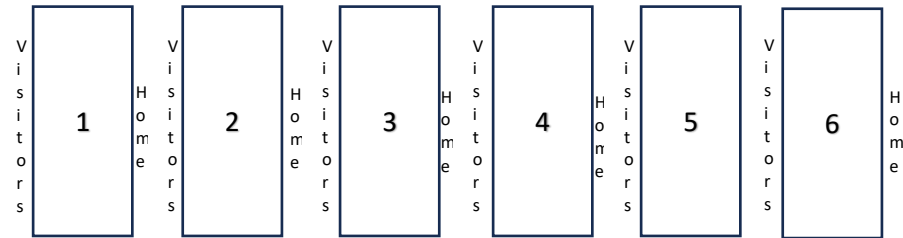

NFL FLAG Football Hawaii – Fall 2024 Game Schedule (Week 4, Nov 3)

Mililani Mauka Community Park (95-1100 Lehiwa Dr.)

Visitors: Light Jersey, (Scoreboard Volunteer)

Home: Dark Jersey, (Down marker Volunteer)

Date/ Week	Time	Field 7		Field 8		Field 9	
		Visitor	Home	Visitor	Home	Visitor	Home
11/3 Week 4	8a	Team Friction 4U	Ku Pu 4U	HI-NRG 8U Pink	Team Blessed 8U Red	Team Blessed 4U	Mayjah Ranjahs 4U
	9a	Poi Pounders 10U	HI-NRG 10U Mint	Ku Pu 6U	Team Blessed 6U	Heatwave 10U	Kaneohe Saints 10U
	10a	Poi Pounders 12U	HI-NRG 12U Mint	Nemesis Eagles 12U Green	Heatwave 12U Orange	Team Blessed 8U Blue	Mililani Eagles 8U Silver
	11a	Kailua Giants 10U Blue	HI-NRG Legends 10U	HI-NRG 14U GIRLS	Heatwave 14U GIRLS	Team Blessed 17U GIRLS	Waianae Tigers 17U GIRLS
	12p	Mililani Eagles 14U	Mayjah Ranjahs 14U	HI-NRG 12U Pink GIRLS	Waianae Tigers 12U GIRLS	Team Blessed 14U GIRLS	Poi Pounders 14U GIRLS
	1p	Mililani Eagles 17U GIRLS	HI-NRG 17U GIRLS	HI-NRG 12U Mint GIRLS	Team Blessed 12U GIRLS	Legends 12U	1Mission 12U
	2p	Mililani Eagles 12U GIRLS	Kailua Giants 12U GIRLS	HI-NRG 12U Black	Team Blessed 12U	Salt Lake Ravens 14U GIRLS	Mindset 14U GIRLS
	3p	Mililani Eagles 14U GIRLS	Kailua Giants 14U GIRLS	HI-NRG 12U Pink	Niner Empire 12U	Team Blessed 10U GIRLS	Calvary Commanders 10U GIRLS
	4p	Ewa Beach Texans 10U	Niner Empire 10U Gold	Kailua Giants 17U GIRLS	Team Lockdown 17U GIRLS	Salt Lake Steelers 10U	Calvary Commanders 10U

Upper Field

Lower Field