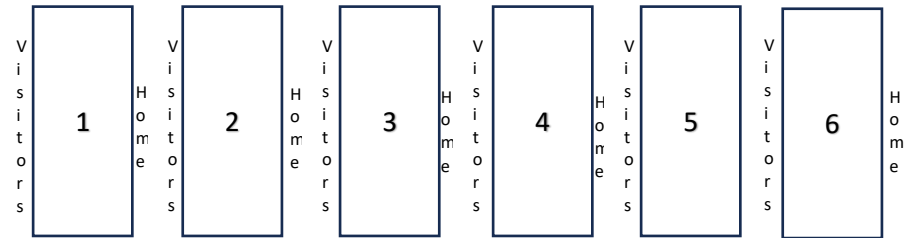

Visitors: Light Jersey, (Scoreboard Volunteer)

Home: Dark Jersey, (Down marker Volunteer)

Date/ Week	Time	Field 7		Field 8		Field 9	
		Visitor	Home	Visitor	Home	Visitor	Home
11/3 Week 4	8a	Team Friction 4U 0	Ku Pu 4U 25	HI-NRG 8U Pink 40	Team Blessed 8U Red 8	Team Blessed 4U 30	Mayjah Ranjahs 4U 12
	9a	Poi Pounders 10U 33	HI-NRG 10U Mint 19	Ku Pu 6U 16	Team Blessed 6U 26	Heatwave 10U 38	Kaneohe Saints 10U 14
	10a	Poi Pounders 12U 12	HI-NRG 12U Mint 34	Nemesis Eagles 12U Green 35	Heatwave 12U Orange 6	Team Blessed 8U Blue 0	Mililani Eagles 8U Silver 26
	11a	Kailua Giants 10U Blue 20	HI-NRG Legends 10U 26	HI-NRG 14U GIRLS 35	Heatwave 14U GIRLS 0	Team Blessed 17U GIRLS 21	Waianae Tigers 17U GIRLS 20
	12p	Mililani Eagles 14U 22	Mayjah Ranjahs 14U 44	HI-NRG 12U Pink GIRLS 18	Waianae Tigers 12U GIRLS 19	Team Blessed 14U GIRLS 28	Poi Pounders 14U GIRLS 6
	1p	Mililani Eagles 17U GIRLS 16	HI-NRG 17U GIRLS 31	HI-NRG 12U Mint GIRLS 6	Team Blessed 12U GIRLS 37	Legends 12U 33	1Mission 12U 20
	2p	Mililani Eagles 12U GIRLS 18	Kailua Giants 12U GIRLS 7	HI-NRG 12U Black 20	Team Blessed 12U 21	Salt Lake Ravens 14U GIRLS 12	Mindset 14U GIRLS 21
	3p	Mililani Eagles 14U GIRLS 21	Kailua Giants 14U GIRLS 12	HI-NRG 12U Pink 23	Niner Empire 12U 19	Team Blessed 10U GIRLS 36	Calvary Commanders 10U GIRLS 12
	4p	Ewa Beach Texans 10U 20	Niner Empire 10U Gold 19	Kailua Giants 17U GIRLS 6	Team Lockdown 17U GIRLS 18	Salt Lake Steelers 10U 0	Calvary Commanders 10U 37

Upper Field

Lower Field