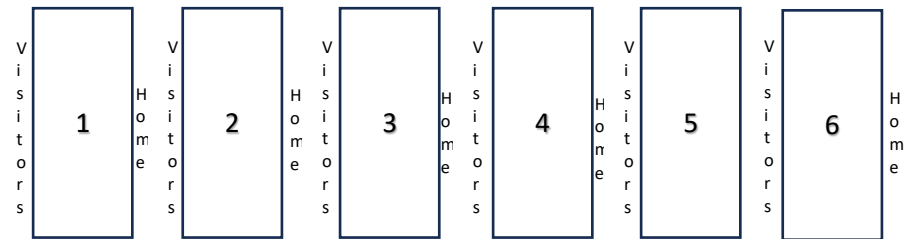

NFL FLAG Football Hawaii - Fall 2024 Game Schedule (Playoffs - Dec 1)

Mililani Mauka Community Park (95-1100 Lehiwa Dr.)

Visitors: Light Jersey, (Scoreboard Volunteer)

Home: Dark Jersey, (Down marker Volunteer)

Date/ Week	Time	Field 7		Field 8		Field 9	
		Visitor	Home	Visitor	Home	Visitor	Home
12/1 Play- Offs	8a	HI-NRG 8U Pink	Aiea Falcons 8U	Kapolei Cowboys 8U	Mililani Eagles 8U Green	Team Blessed 4U	Ku Pu 4U
	9a	HI-NRG 10U Mint	Kailua Giants 10U Blue	Team Lights Out 6U	Team Blessed 6U	Waimalu Warriors 6U	Ku Pu 6U
	10a	HI-NRG Legends 10U	Team Faith 10U Red	Kapolei Cowboys 10U	Ewa Beach Texans 10U	Mililani Eagles 14U GIRLS	Heatwave 14U GIRLS
	11a	HI-NRG 6U	Mililani Boltz 6U	Waianae Tigers 17U GIRLS	Mililani Eagles 17U GIRLS	Niner Empire 10U Gold	Ku Pu 10U Gold
	12p	HI-NRG 12U Pink GIRLS	Kailua Giants 12U GIRLS	Ewa Bengals 17U GIRLS	Team Blessed 17U Girls	Wolfpack 8U	Ku Pu 8U
	1p	HI-NRG 12U Pink	HI-NRG 12U Black	Lockdown 12U GIRLS	Rose Gold I 12U GIRLS	Team Blessed 14U	Eastside Bulldogs 14U Gold
	2p	HI-NRG 14U GIRLS	Kailua Giants 14U GIRLS	Lockdown 14U GIRLS	Poi Pounders 14U GIRLS	HI-NRG 12U Mint	Ku PU 12U Gold
	3p	Heatwave 12U Orange	Team Faith 12U Red	Kailua Giants 17U GIRLS	Rooted Hawaii 17U GIRLS	Rose Gold 12U	Nemesis Eagles 12U Green
	4p	HI-NRG 17U GIRLS	Lockdown 17U GIRLS	Pearl Harb Buccaneers 12U Red	Poi Pounders 12U		

Upper Field

Lower Field