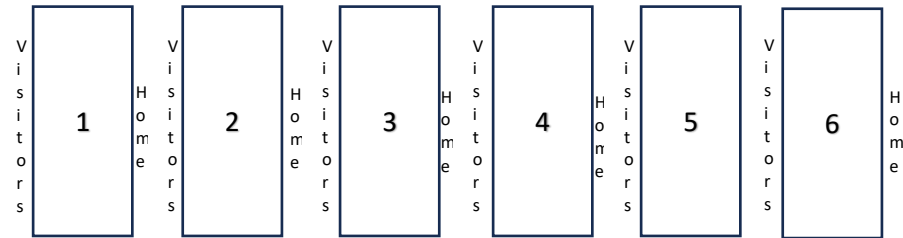

NFL FLAG Football Hawaii – Fall 2024 Game Schedule (Week 3, Oct 27)

Mililani Mauka Community Park (95-1100 Lehiwa Dr.)

Visitors: Light Jersey, (Scoreboard Volunteer)

Home: Dark Jersey, (Down marker Volunteer)

Date/ Week	Time	Field 7		Field 8		Field 9	
		Visitor	Home	Visitor	Home	Visitor	Home
10/27 Week 3	8a	Mililani Eagles 6U Black	HI-NRG 6U	Lockdown 4U	Team Friction 4U	Mililani Packers 4U	KU PU 4U
	9a	Mililani Eagles 8U Black	HI-NRG 8U Mint	Lockdown 6U	Team Friction 6U	Mililani Eagles 14U GIRLS	Poi Pounders 14U GIRLS
	10a	Mililani Eagles 8U White	HI-NRG 8U Pink	Mililani Boltz 8U	Team Friction 8U	Mililani Eagles 17U GIRLS	Waianae Tigers 17U GIRLS
	11a	Team Friction 10U	HI-NRG Legends 10U	Lockdown 12U GIRLS	Mililani Eagles 12U GIRLS	Salt Lake Ravens 12U	Webling Seahawks 12U
	12p	Kailua Giants 10U Blue	HI-NRG 10U Mint	Lockdown 17U GIRLS	Ewa Bengals 17U GIRLS	Rose Gold I 12U GIRLS	Waianae Tigers 12U GIRLS
	1p	Kailua Giants 12U Blue	HI-NRG 12U Mint	Legends 12U	Mililani Eagles 12U Green	Rose Gold 10U GIRLS	Calvary Commanders 10U GIRLS
	2p	Kailua Giants 14U GIRLS	HI-NRG 14U GIRLS	Lockdown 14U GIRLS	Mindset 14U GIRLS	Rose Gold 12U	Nemesis Eagles 12U Green
	3p	Nemesis Eagles 12U White	Kaleiopuu Jaguars 12U	HI-NRG 12U Pink GIRLS	Rose Gold II 12U GIRLS	Rooted 14U GIRLS	Heatwave 14U GIRLS
	4p	Kailua Giants 14U	HI-NRG 14U	HI-NRG 17U GIRLS	Rooted 17U GIRLS	Aiea Falcons 10U	Kaleiopuu Jaguars 10U

Upper Field

Lower Field