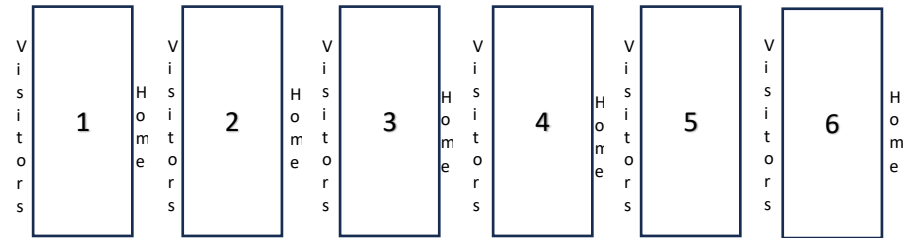

Mililani Mauka Community Park (95-1100 Lehiwa Dr.)

Visitors: Light Jersey, (Scoreboard Volunteer)

Home: Dark Jersey, (Down marker Volunteer)

Date/ Week	Time	Field 7		Field 8		Field 9	
		Visitor	Home	Visitor	Home	Visitor	Home
10/27 Week 3	8a	Mililani Eagles 6U Black 6	HI-NRG 6U 0	Lockdown 4U 20	Team Friction 4U 12	Mililani Packers 4U 0	KU PU 4U 30
	9a	Mililani Eagles 8U Black 37	HI-NRG 8U Mint 0	Lockdown 6U 6	Team Friction 6U 20	Mililani Eagles 14U GIRLS 13	Poi Pounders 14U GIRLS 19
	10a	Mililani Eagles 8U White 19	HI-NRG 8U Pink 31	Mililani Boltz 8U 20	Team Friction 8U 7	Mililani Eagles 17U GIRLS 6	Waianae Tigers 17U GIRLS 36
	11a	Team Friction 10U 6	HI-NRG Legends 10U 25	Lockdown 12U GIRLS 13	Mililani Eagles 12U GIRLS 0	Salt Lake Ravens 12U 20	Webling Seahawks 12U 18
	12p	Kailua Giants 10U Blue 45	HI-NRG 10U Mint 20	Lockdown 17U GIRLS 26	Ewa Bengals 17U GIRLS 14	Rose Gold I 12U GIRLS 39	Waianae Tigers 12U GIRLS 0
	1p	Kailua Giants 12U Blue 15	HI-NRG 12U Mint 27	Legends 12U 38	Mililani Eagles 12U Green 0	Rose Gold 10U GIRLS 24	Calvary Commanders 10U GIRLS 0
	2p	Kailua Giants 14U GIRLS 10	HI-NRG 14U GIRLS 21	Lockdown 14U GIRLS 12	Mindset 14U GIRLS 19	Rose Gold 12U 31	Nemesis Eagles 12U Green 18
	3p	Nemesis Eagles 12U White 0	Kaleiopuu Jaguars 12U 12	HI-NRG 12U Pink GIRLS 0	Rose Gold II 12U GIRLS 38	Rooted 14U GIRLS 36	Heatwave 14U GIRLS 0
	4p	Kailua Giants 14U 12	HI-NRG 14U 28	HI-NRG 17U GIRLS 0	Rooted 17U GIRLS 35	Aiea Falcons 10U 12	Kaleiopuu Jaguars 10U 0

Upper Field

Lower Field