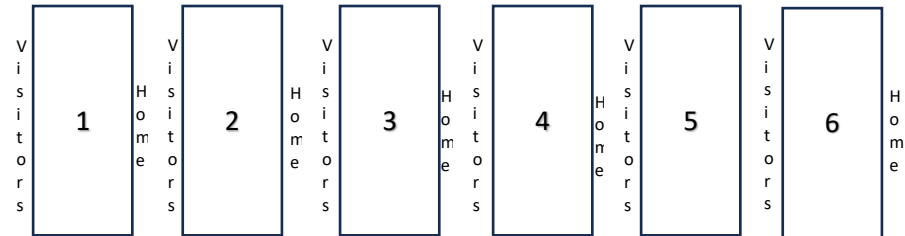

NFL FLAG Football Hawaii – Fall 2024 Game Schedule (Week 2, October 20)

Mililani Mauka Community Park (95-1100 Lehiwa Dr.)

Visitors: Light Jersey, (Scoreboard Volunteer)

Home: Dark Jersey, (Down marker Volunteer)

Date/ Week	Time	Field 7		Field 8		Field 9	
		Visitor	Home	Visitor	Home	Visitor	Home
10/20 Week 2	8a	Mililani Eagles 8U Black	Kaneohe Saints 8U	1Mission 6U	Aiea Falcons 6U	Lockdown 4U	Team Blessed 4U
	9a	Nemesis Eagles 10U Silver	Wolverines 10U White	Mililani Eagles 8U White	Team Blessed 8U Blue	Lockdown 6U	Team Blessed 6U
	10a	Salt Lake Ravens 12U	Wolverines 12U	Team Faith 10U GIRLS	Rose Gold 10U GIRLS	Wolfpack 8U	Team Blessed 8U Red
	11p	Salt Lake Ravens 10U	Wolverines 10U Black	HI-NRG 12U Mint GIRLS	Lockdown 12U	Rose Gold II 12U GIRLS	Team Blessed 12U GIRLS
	12p	Salt Lake Ravens 14U	HI-NRG 14U	HI-NRG 12U Pink GIRLS	Rose Gold I 12U GIRLS	Wolfpack 10U GIRLS	Team Blessed 10U GIRLS
	1p	Kailua Giants 12U Blue	HI-NRG 12U Pink	Salt Lake Ravens 14U GIRLS	Lockdown 14U GIRLS	Mililani Eagles 14U GIRLS	Team Blessed 14U GIRLS
	2p	Rooted 14U GIRLS	HI-NRG 14U Pink GIRLS	Waianae Tigers 12U GIRLS	Mililani Eagles 12U GIRLS	Lockdown 17U GIRLS	Team Blessed 17U GIRLS
	3p	Rooted 17U GIRLS	Waianae Tigers 17U GIRLS	Kailua Giants 14U GIRLS	Heatwave 14U GIRLS	Mililani Eagles 17U GIRLS	Ewa Bengals 17U GIRLS
	4p	Kailua Giants 17U GIRLS	HI-NRG 17U GIRLS	Mililani Eagles 14U	Heatwave 14U	Kaneohe Saints 10U	Under Pressure Texans 10U

Upper Field

Lower Field