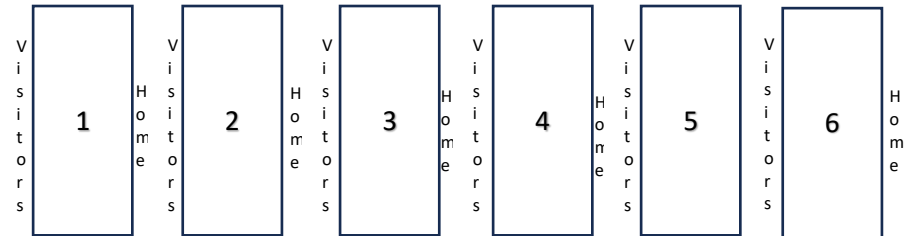

Visitors: Light Jersey, (Scoreboard Volunteer)

Home: Dark Jersey, (Down marker Volunteer)

Date/ Week	Time	Field 7		Field 8		Field 9	
		Visitor	Home	Visitor	Home	Visitor	Home
10/20 Week 2	8a	Mililani Eagles 8U Black 31	Kaneohe Saints 8U 0	1Mission 6U 19	Aiea Falcons 6U 7	Lockdown 4U 30	Team Blessed 4U 12
	9a	Nemesis Eagles 10U Silver 13	Wolverines 10U White 8	Mililani Eagles 8U White 34	Team Blessed 8U Blue 0	Lockdown 6U 12	Team Blessed 6U 20
	10a	Salt Lake Ravens 12U 31	Wolverines 12U 13	Team Faith 10U GIRLS 0	Rose Gold 10U GIRLS 36	Wolfpack 8U 22	Team Blessed 8U Red 12
	11p	Salt Lake Ravens 10U 15	Wolverines 10U Black 20	HI-NRG 12U Mint GIRLS 12	Lockdown 12U GIRLS 0	Rose Gold II 12U GIRLS 32	Team Blessed 12U GIRLS 20
	12p	Salt Lake Ravens 14U 24	HI-NRG 14U 14	HI-NRG 12U Pink GIRLS 19	Rose Gold I 12U GIRLS 25	Wolfpack 10U GIRLS 8	Team Blessed 10U GIRLS 46
	1p	Kailua Giants 12U Blue 13	HI-NRG 12U Pink 33	Salt Lake Ravens 14U GIRLS 30	Lockdown 14U GIRLS 10	Mililani Eagles 14U GIRLS 6	Team Blessed 14U GIRLS 40
	2p	Rooted 14U GIRLS 38	HI-NRG 14U Pink GIRLS 0	Waianae Tigers 12U GIRLS 12	Mililani Eagles 12U GIRLS 6	Lockdown 17U GIRLS 0	Team Blessed 17U GIRLS 36
	3p	Rooted 17U GIRLS 36	Waianae Tigers 17U GIRLS 0	Kailua Giants 14U GIRLS 27	Heatwave 14U GIRLS 33	Mililani Eagles 17U GIRLS 2	Ewa Bengals 17U GIRLS 12
	4p	Kailua Giants 17U GIRLS 7	HI-NRG 17U GIRLS 25	Mililani Eagles 14U 37	Heatwave 14U 0	Kaneohe Saints 10U 31	Under Pressure Texans 10U 22

Upper Field

Lower Field