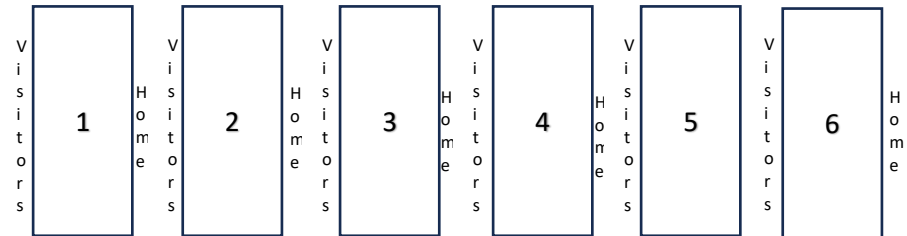

NFL FLAG Football Hawaii – Fall 2024 Game Schedule (Week 1, Oct 13)

Mililani Mauka Community Park (95-1100 Lehiwa Dr.)

Visitors: Light Jersey, (Scoreboard Volunteer)

Home: Dark Jersey, (Down marker Volunteer)

Date/ Week	Time	Field 7		Field 8		Field 9	
		Visitor	Home	Visitor	Home	Visitor	Home
10/13 Week 1	8a	Mililani Eagles 6U Black	Team Faith 6U	Ewa Beach Texans 10U	808 Black Knights 10U	Team Blessed 4U	KU PU 4U
	9a	Mililani Eagles 8U Black	Team Faith 8U	Team Blessed 6U	808 Hulks 6U	Maniacs 6U	KU PU 6U
	10a	Nemesis Eagles 10U GIRLS	Rose Gold 10U GIRLS	Team Blessed 10U GIRLS	Team Faith 10U GIRLS	Mayjah Ranjahs 8U	KU PU 8U
	11a	Lockdown 12U GIRLS	Team Blessed 12U GIRLS	Rose Gold 12U White GIRLS	Waianae Tigers 12U GIRLS	HI-NRG 12U Pink GIRLS	KU PU 12U GIRLS
	12p	Lockdown 17U GIRLS	Waianae Tigers 17U GIRLS	Team Blessed 14U GIRLS	HI-NRG 14U GIRLS	HI-NRG 10U Legends	KU PU 10U Teal
	1p	Lockdown 14U GIRLS	Poi Pounders 14U GIRLS	Rose Gold 12U Pink GIRLS	HI-NRG 12U Mint GIRLS	Kailua Giants 14U GIRLS	KU PU 14U GIRLS
	2p	Mililani Eagles 12U White	Legends 12U	Team Blessed 17U GIRLS	HI-NRG 17U GIRLS	Kailua Giants 12U Red	KU PU 12U Teal
	3p	Mililani Eagles 14U GIRLS	Heatwave 14U GIRLS	Team Faith 12U White	HI-NRG 12U Mint	Rooted Hawaii 17U GIRLS	Kailua Giants 17U GIRLS
	4p	Kailua Giants 10U Red	Hickam Chargers 10U	Heatwave 14U	KU PU 14U	Rooted Hawaii 14U GIRLS	Salt Lake Ravens 14U GIRLS

Upper Field

Lower Field