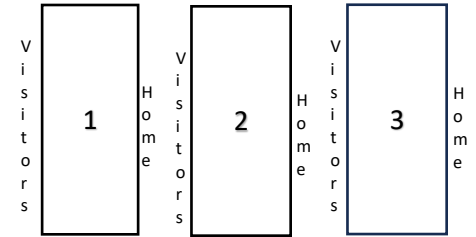

NFL FLAG Football Hawaii - Summer 2024 Game Schedule (Week 7, August 4)

Waiau District Park (98-1650 Kaahumanu St, Pearl City)

	Time	Field 1		Field 2		Field 3	
		Visitor	Home	Visitor	Home	Visitor	Home
8/4 Week 7	9a	808 Hulks 6U 0	Webling Seahawks 6U 12	Aiea Falcons 8U 6	Ewa Bengals 8U 12	Fearless Dolphins 8U 32	Kailua Giants 8U Blue 16
	10a	Mililani Eagles 8U White 0	Webling Seahawks 8U 32	Webling Seahawks 10U 36	Ewa Bengals 10U 0	Mililani Eagles 8U Silver 14	Kailua Giants 8U Red 28
	11a	Mililani Eagles 8U Green 30	Kaneohe Saints 8U 20	Webling Seahawks 12U 32	Aiea Rams 12U 6	YG Silverback 10U 6	Kailua Giants 10U 38

Lower Field