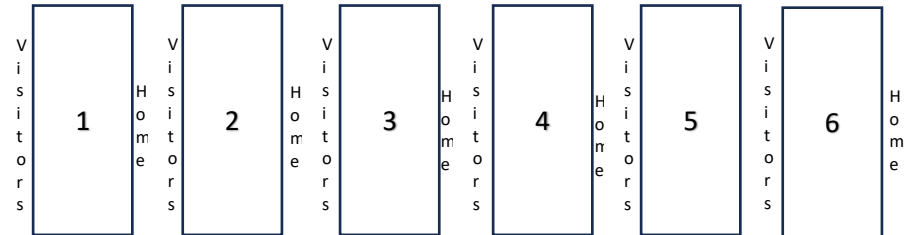

Date/ Week	Time	Field 7		Field 8		Field 9	
		Visitor	Home	Visitor	Home	Visitor	Home
8/4 Week 7	8a	808 Outlaws 8U 12	Team Friction 8U 35	Team Clutch 6U 32	Niner Empire 6U 14	The Clique 8U Yellow 18	Faith Cardinals 8U 40
	9a	HI-NRG 8U Pink 42	Family Built 8U 18	Team Blessed 6U Red 14	Mililani Eagles 6U White 0	Eastside Bulldogs 4U Black 32	Waianae Tigers 4U 38
	10a	HI-NRG 8U Mint 32	Salt Lake Steelers 8U 26	Team Lights Out 6U 40	Eastside Bulldogs 6U 0	808 Outlaws 6U 6	Waianae Tigers 6U 20
	11a	HI-NRG 10U Mint 33	Eastside Bulldogs 10U 31	Team Blessed 12U GIRLS 24	Kailua Giants 12U GIRLS 0	The Clique 8U Red 13	Waianae Tigers 8U 20
	12p	HI-NRG 12U GIRLS 26	Mililani Eagles 12U GIRLS 14	Team Blessed 17U 42	Team 808 17U 6	Kailua Giants 17U GIRLS 12	Team Lights Out 17U GIRLS 14
	1p	Team Lights Out 17U 40	Mililani Eagles 17U 12	Team Blessed 14 32	Vikings 14U 26	Legends 10U 46	Waianae Tigers 10U 24
	2p	Salt Lake Ravens 14U GIRLS 34	Mililani Eagles 14U GIRLS 6	Rooted Hawaii 17U GIRLS 6	Island Empire 17U GIRLS 19	Team 808 12U GIRLS 20	Rose Gold 12U GIRLS 12
	3p	HI-NRG 14U Mint GIRLS 37	Heatwave 14U GIRLS 0	Rooted Hawaii 14U GIRLS 28	Team 808 14U GIRLS 6	Island Empire 14U GIRLS 36	HI-NRG 14U Pink GIRLS 14
	4p	HI-NRG 17U GIRLS 50	Mililani Eagles 17U GIRLS 14	Waianae Tigers 17U GIRLS 6	Island Empire 17U GIRLS 42	Team 808 17U GIRLS 20	Rose Gold 17U GIRLS 28
	5p	808 Black Kinghts 10U 34	Aiea Falcons 10U 8	Heatwave 14U 19	Team 808 14U 34	Team 808 12U White 8	Salt Lake Steelers 12U Black 44

Upper Field

Lower Field