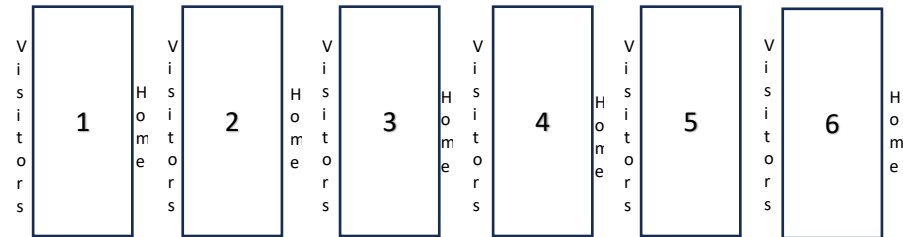

NFL FLAG Football Hawaii – Summer 2024 Game Schedule (Week 6, July 28)

Mililani Mauka Community Park (95-1100 Lehiwa Dr.)

Date/ Week	Time	Field 7		Field 8		Field 9	
		Visitor	Home	Visitor	Home	Visitor	Home
7/28 Week 6	8a	Mililani Eagles 8U Black	UP Texans 8U Gold	808 Hulks 6U	Team Blessed 6U Red	UP Texans 4U	Waianae Tigers 4U
	9a	HI-NRG 8U Pink	Hawaii Kai Lightning 8U	UP Texans 6U	Team Blessed 6U Blue	HI-NRG 6U Mint	Waianae Tigers 6U
	10a	HI-NRG 6U Pink	Team Clutch 6U	Aiea Falcons 8U	Team Blessed 8U	Team Friction 8U	Waianae Tigers 8U
	11a	HI-NRG 10U Pink	YG Silverback 10U	HI-NRG 8U Mint	The Clique 8U Black	Team Blessed 10U	Waianae Tigers 10U
	12p	HI-NRG 10U Pink	Webling Seahawks 10U	HI-NRG 10U Mint	808 Black Knights 10U	Mililani Eagles 17U GIRLS	Waianae Tigers 17U GIRLS
	1p	HI-NRG 14U Pink GIRLS	Salt Lake Ravens 14U GIRLS	Mililani Eagles 12U White	Team Blessed 12U	Team 808 10U Red	Rose Gold 10U
	2p	HI-NRG 17U GIRLS	Kailua Giants 17U GIRLS	Team 808 12U GIRLS	Mililani Eagles 12U GIRLS	Team Blessed 12U GIRLS	Rose Gold 12U GIRLS
	3p	HI-NRG 14U Mint GIRLS	Team 808 14U GIRLS	Rooted Hawaii 14U GIRLS	Island Empire 14U GIRLS	Heatwave 14U GIRLS	Rose Gold 14U GIRLS
	4p	Mililani Eagles 17U	Niner Empire 17U	Team 808 17U GIRLS	Island Empire 17U GIRLS	Rooted Hawaii 17U GIRLS	Rose Gold 17U GIRLS
	5p	HI-NRG 14U	Sheisty Queens 14U	Team 808 17U	Team Lights Out 17U	Team Blessed 17U	Niner Empire 17U

Upper Field

Lower Field