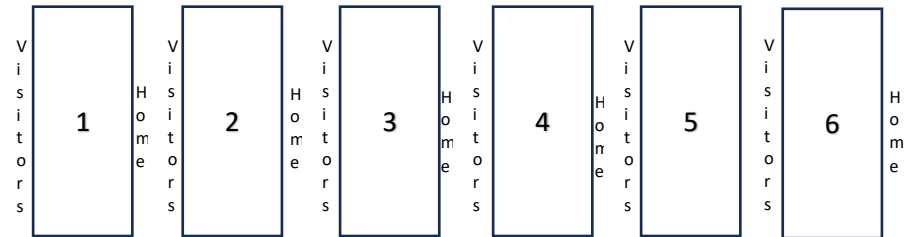

Mililani Mauka Community Park (95-1100 Lehiwa Dr.)

Date/ Week	Time	Field 7		Field 8		Field 9	
		Visitor	Home	Visitor	Home	Visitor	Home
7/28 Week 6	8a	Mililani Eagles 8U Black 12	UP Texans 8U Gold 6	808 Hulks 6U 12	Team Blessed 6U Red 35	UP Texans 4U 12	Waianae Tigers 4U 26
	9a	HI-NRG 8U Pink 40	Hawaii Kai Lightning 8U 19	UP Texans 6U 14	Team Blessed 6U Blue 24	HI-NRG 6U Mint 6	Waianae Tigers 6U 27
	10a	HI-NRG 6U Pink 13	Team Clutch 6U 26	Aiea Falcons 8U 19	Team Blessed 8U 45	Team Friction 8U 6	Waianae Tigers 8U 41
	11a	HI-NRG 10U Pink 35	YG Silverback 10U 12	HI-NRG 8U Mint 12	The Clique 8U Black 34	Team Blessed 10U 19	Waianae Tigers 10U 20
	12p	HI-NRG 10U Pink 31	Webling Seahawks 10U 6	HI-NRG 10U Mint 0	808 Black Knights 10U 37	Mililani Eagles 17U GIRLS 6	Waianae Tigers 17U GIRLS 38
	1p	HI-NRG 14U Pink GIRLS 19	Salt Lake Ravens 14U GIRLS 0	Mililani Eagles 12U White 29	Team Blessed 12U 24	Team 808 10U Red 22	Rose Gold 10U 18
	2p	HI-NRG 17U GIRLS 27	Kailua Giants 17U GIRLS 37	Team 808 12U GIRLS 56	Mililani Eagles 12U GIRLS 26	Team Blessed 12U GIRLS 8	Rose Gold 12U GIRLS 30
	3p	HI-NRG 14U Mint GIRLS 12	Team 808 14U GIRLS 50	Rooted Hawaii 14U GIRLS 44	Island Empire 14U GIRLS 25	Heatwave 14U GIRLS 0	Rose Gold 14U GIRLS 39
	4p	Mililani Eagles 17U 22	Niner Empire 17U 36	Team 808 17U GIRLS 6	Island Empire 17U GIRLS 41	Rooted Hawaii 17U GIRLS 34	Rose Gold 17U GIRLS 6
	5p	HI-NRG 14U 6	Sheisty Queens 14U 42	Team 808 17U 24	Team Lights Out 17U 52	Team Blessed 17U 44	Niner Empire 17U 12

Upper Field

Lower Field