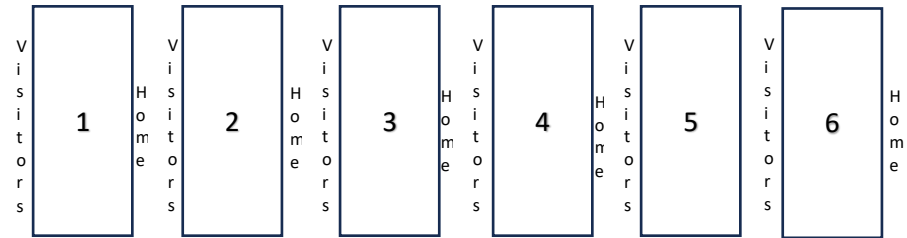

Date/ Week	Time	Field 7		Field 8		Field 9	
		Visitor	Home	Visitor	Home	Visitor	Home
7/21 Week 5	8a	Mililani Eagles 6U Black 6	Beasmode 6U Black 20	Beasmode 4U 27	Kaneohe Saints 4U 12	Waianae Tigers 4U 32	Eastside Bulldogs 4U Gold 18
	9a	HI-NRG 8U Pink 6	Beasmode 8U Red 43	The Clique 10U Red 38	Waianae Tigers 10U 22	HI-NRG 6U Pink 39	Team Blessed 6U Blue 0
	10a	Mililani Boltz 6U 28	Cowboys Kingdom 6U 22	Beasmode 6U Red 24	Waianae Tigers 6U 6	The Clique 8U White 45	Team Blessed 8U 6
	11a	HI-NRG 14U Mint GIRLS 0	Salt Lake Ravens 14U GIRLS 6	Kailua Giants 17U GIRLS 6	Waianae Tigers 17U GIRLS 28	HI-NRG 6U Mint 6	Team Blessed 6U Red 18
	12p	HI-NRG 12U GIRLS 12	Rose Gold 12U GIRLS 38	Kailua Giants 12U GIRLS 40	Mililani Eagles 12U GIRLS 34	Waianae Tigers 8U 0	808 Havoc 8U 35
	1p	HI-NRG 14U Pink GIRLS 24	Heatwave 14U GIRLS 0	Team 808 12U GIRLS 0	The Clique 12U GIRLS 18	Faith Cardinals 12U GIRLS 0	Team Blessed 12U GIRLS 37
	2p	HI-NRG 17U GIRLS 26	Rose Gold 17U GIRLS 13	Team 808 14U GIRLS 36	Mililani Eagles 14U GIRLS 0	Salt Lake Ravens 10U 12	Team Blessed 10U 42
	3p	Niner Empire 17U 22	Team 808 17U 24	Rose Gold 14U GIRLS 24	Rooted 14U GIRLS 36	Salt Lake Steelers 12U Black 36	Team Blessed 12U 37
	4p	Mililani Eagles 17U GIRLS 22	Team Lights Out 17U GIRLS 38	Team 808 17U GIRLS 0	Rooted 17U GIRLS 28	The Clique 14U Black 13	Team Blessed 14U 21
	5p	Mililani Eagles 17U 20	Team 808 17U 32	Team Lights Out 17U 0	Team Blessed 17U 0	Ewa Bengals 10U 0	Aiea Falcons 10U 0

Upper Field

Lower Field