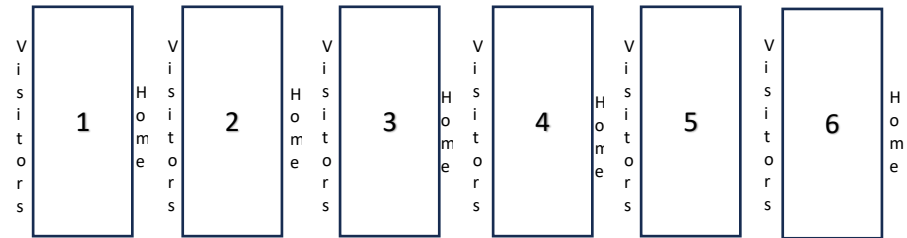

Mililani Mauka Community Park (95-1100 Lehiwa Dr.)

Date/ Week	Time	Field 7		Field 8		Field 9	
		Visitor	Home	Visitor	Home	Visitor	Home
7/14 Week 4	8a	Mililani Boltz 6U 12	HI-NRG 6U Mint 20	808 Patriots 10U 0	Team 808 10U Red 26	Fearless Dolphins 8U 24	Aiea Falcons 8U 28
	9a	Mililani Boltz 10U 25	UP Texans 10U Purple 31	HI-NRG 6U Pink 26	The Clique 6U White 0	Salt Lake Ravens 10U 26	Kaneohe Saints 10U 0
	10a	808 Outlaws 8U 12	HI-NRG 8U Mint 21	Mayjah Ranjahs 10U 33	Team 808 10U Red 32	Salt Lake Ravens 14U GIRLS 14	Rose Gold 14U GIRLS 42
	11a	808 Outlaws 10U 22	HI-NRG 10U Pink 12	Aiea Rams 12U 12	Salt Lake Ravens 12U 20	Kailua Giants 12U GIRLS 0	Rose Gold 12U GIRLS 14
	12p	808 Havoc 8U 40	HI-NRG 8U Pink 0	HI-NRG 12U GIRLS 26	Faith Cardinals 12U GIRLS 0	Salt Lake Ravens 14U GIRLS 32	Heatwave 14U GIRLS 0
	1p	Country Boys 12U 29	HI-NRG 12U Mint 16	HI-NRG 17U GIRLS 6	Waianae Tigers 17U GIRLS 26	Salt Lake Ravens 14U 21	Heatwave 14U 18
	2p	UP Texans 12U Gold 21	HI-NRG 12U Pink 47	HI-NRG 14U Pink GIRLS 8	Mililani Eagles 14U GIRLS 18	Ewa Bengals 10U 12	Family Built 10U 32
	3p	Country Boyz 10U 35	HI-NRG 10U Mint 0	HI-NRG 14U Mint GIRLS 6	Rooted 14U GIRLS 42	Kailua Giants 17U GIRLS 46	Mililani Eagles 17U GIRLS 18
	4p	Mililani Eagles 6U Black 38	Aiea Falcons 6U 8	Team Lights Out 17U GIRLS 0	Rooted 17U GIRLS 40	Niner Empire 12U 21	Nemesis Eagles 12U 40
	5p	Family Built 14U 0	HI-NRG 14U 36	Team Lights Out 17U 44	Niner Empire 17U 22		

Upper Field

Lower Field