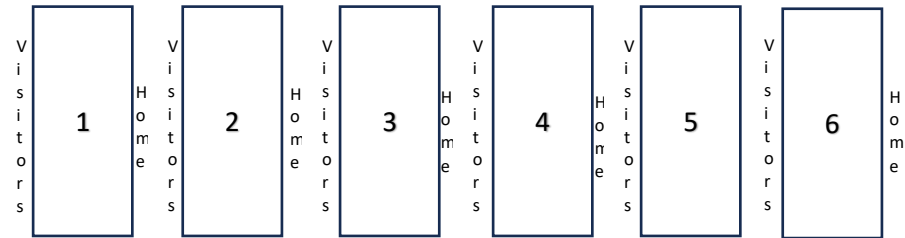

Upper Field

Lower Field