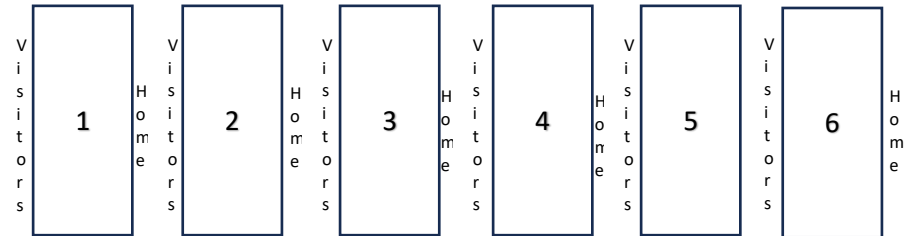

NFL FLAG Football Hawaii – Spring 2024 Game Schedule (Week 2, June 30)

Mililani Mauka Community Park (95-1100 Lehiwa Dr.)

Date/ Week	Time	Field 7		Field 8		Field 9	
		Visitor	Home	Visitor	Home	Visitor	Home
6/30 Week 2	8a	Mililani Eagles 6U White 12	HI-NRG 6U Mint 26	The Clique 8U White 36	Kailua Giants Blue 8U 0	Team Blessed 6U 25	Niner Empire 6U 0
	9a	Beastmode 6U Red 28	HI-NRG 6U Pink 18	The Clique 8U Green 0	Friction 8U 34	Mililani Eagles 8U White 0	UP Texans 8U Gold 38
	10a	Mililani Boltz 8U 6	HI-NRG 8U Pink 26	808 Patriots 10U 18	Team 808 10U Blue 20	Team Blessed 8U 32	Kailua Giants 8U Red 26
	11a	Kaneohe Saints 10U 8	HI-NRG 10U Mint 32	UP Texans 12U Gold 28	Team 808 12U Blue 38	Team Blessed 10U 20	Kailua Giants 10U 24
	12p	Vikings 12U Silver 32	HI-NRG 12U Pink 25	Mayjah Ranjahs 10U 32	Rose Gold 10U 40	Team Blessed 12U 42	1Mission 12U 19
	1p	Mililani Eagles 14U GIRLS 6	HI-NRG 14U Mint GIRLS 12	HI-NRG 12U GIRLS 6	Team 808 12U GIRLS 20	Team Blessed 14U 38	Mayjah Ranjahs 14U 2
	2p	Rooted 14U GIRLS 36	HI-NRG 14U Pink GIRLS 0	Heatwave 14U GIRLS 0	Team 808 14U GIRLS 38	Rose Gold 10U 20	Team Clutch 10U 14
	3p	Rooted 17U GIRLS 38	Waianae Tigers 17U GIRLS 0	Team Lights Out 17U GIRLS 6	Team 808 17U GIRLS 26	Rose Gold 14U GIRLS 7	Island Empire 14U GIRLS 20
	4p	Island Empire 17U GIRLS 40	HI-NRG 17U GIRLS 0	Vikings 14U 34	Team 808 14U 8	Rose Gold 17U GIRLS 6	Kailua Giants 17U GIRLS 18

Upper Field

Lower Field