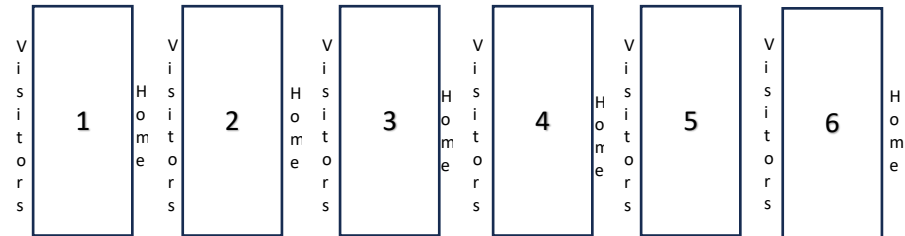

NFL FLAG Football Hawaii – Summer 2024 Game Schedule (Week 1, June 23)

Mililani Mauka Community Park (95-1100 Lehiwa Dr.)

Date/ Week	Time	Field 7		Field 8		Field 9	
		Visitor	Home	Visitor	Home	Visitor	Home
6/23 Week 1	9a	Team 808 10U Blue 14	808 Black Knights 10U 21	Faith Cardinals 6U 13	Wolfpack 6U 20	Mililani Eagles 4U Black 0	Waianae Tigers 4U 33
	10a	Team 808 12U White 32	Mililani Eagles 12U Green 6	Faith Cardinals 8U 6	Wolfpack 8U 44	Cowboys Kingdom 6U 18	Waianae Tigers 6U 34
	11a	Team 808 12U GIRLS 32	Faith Cardinals 12U GIRLS 0	Rose Gold Hawaii 10U 45	Kailua Giants 10U 18	Mililani Eagles 8U Black 6	Waianae Tigers 8U 36
	12p	Team 808 12U Blue 36	Kaleiopuu Jaguars 12U 0	Rose Gold Hawaii 12U GIRLS 38	Mililani Eagles 12U GIRLS 0	Faith Cardinals 10U Red 24	Waianae Tigers 10U 49
	1p	Team 808 14U GIRLS 26	Rose Gold Hawaii 14U GIRLS 12	Kaleiopuu Jaguars 10U 19	Mililani Boltz 10U 8	Faith Cardinals 10U White 32	Family Built 10U 28
	2p	Team 808 14U 28	The Clique 14U White 50	Mililani Eagles 14U GIRLS 0	Island Empire 14U GIRLS 36	Rose Gold Hawaii 17U GIRLS 6	Waianae Tigers 17U GIRLS 13
	3p	Team 808 17U GIRLS 36	Mililani Eagles 17U GIRLS 0	Team Lights Out 17U GIRLS 0	Island Empire 17U GIRLS 35	Nemesis Eagles 12U 36	Texans 12U Purple 0
	4p	Team 808 17U 28	Team Lights Out 17U 32	Kailua Giants 8U Blue 21	Aiea Falcons 8U 18	Aiea Falcons 10U 19	Texans 10U Purple 7

Upper Field

Lower Field