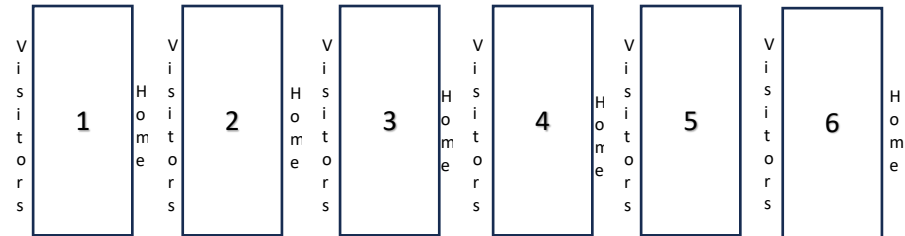

Visitors: Light Jersey, (Scoreboard Volunteer)

Home: Dark Jersey, (Down marker Volunteer)

Date/ Week	Time	Field 7		Field 8		Field 9	
		Visitor	Home	Visitor	Home	Visitor	Home
4/28 Play-offs	8a	Waianae Tigers 6U	Kailua Giants 6U	Aiea Falcons 4U	Mililani Eagles 4U Black	Palama Mayhem 12U	Coming In 12U White
	9a	Waianae Tigers 12U	Palama Scorpions 12U Silver	808 Black Knights 6U	Kaleiopuu Jaguars 6U	Kaleiopuu Jaguars 12U	Winner of Coming In White vs Mayhem 12U
	10a	Winner of Tigers vs Scorpions Silver 12U	Mililani Eagles 12U Green	Mililani Eagles 8U Black	Kaleiopuu Jaguars 8U	808 Black Knights 10U	Coming In 10U Black
	11a	Waianae Tigers 10U	Family Built 10U	Scorpions 10U Gold	Kaleiopuu Jaguars 10U	Webling Seahawks 10U	Makakilo Dolphins 10U
	12p	HI-NRG 10U	Winner of Poi Pounders vs Sonic Boom 10U	Kailua Giants 12U GIRLS	Mililani Eagles 12U GIRLS	Webling Seahawks 12U	Red Hill Raiders 12U Silver
	1p	HI-NRG 12U	1Mission 12U	Salt Lake Ravens 14U	Palama Scorpions 14U	Ewa Bengals 6U	Calvary Commanders 6U
	2p	808 Outlaws 10U	Waimalu Warriors 10U	Salt Lake Ravens 14U GIRLS	Mililani Eagles 14U GIRLS	Palama Scorpions 8U Green	Red Hill Raiders 8U
	3p	Aliamanu Dolphins 8U	Webling Seahawks 8U	Salt Lake Ravens 10U	Kailua Giants 10U	Salt Lake Steelers 10U	Red Hill Raiders 10U
	4p	HI-NRG 14U GIRLS	Winner of Eagles vs Ravens 14U GIRLS	Palama Scorpions 8U Blue	Kahaluu Saints 8U	Winner of Steelers vs Raiders 10U	Coming In 12U White

Lower Field